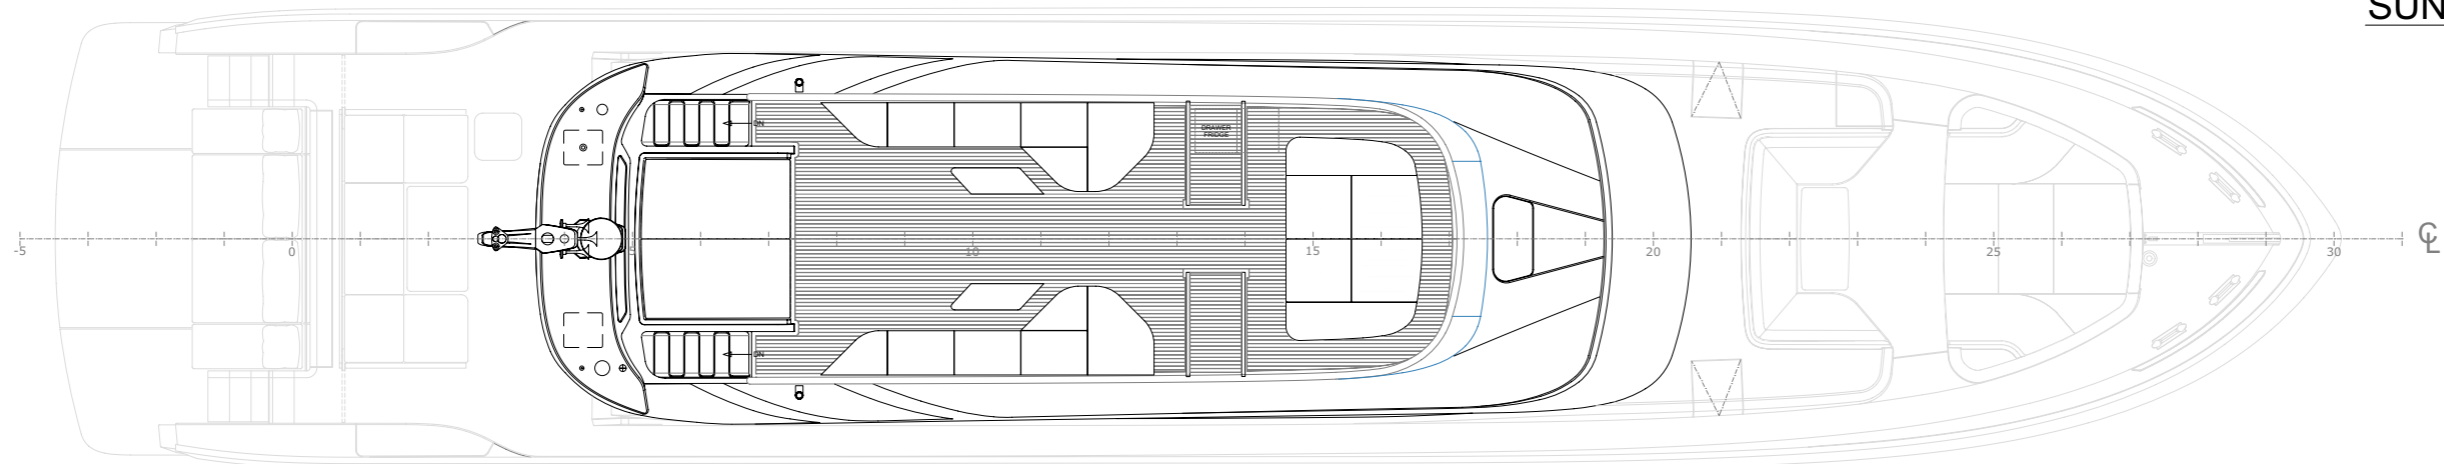

Length Overall	33,70 M / 110'7"
Beam	6,80 M / 22'4"
Max Draft	1,30 M / 4'3"
Displacement at full load	110 T / 242.508 lb
Fuel Capacity	11.500 L / 3.038 US gal
Water capacity	2.000 L / 528 US gal
Max speed	41 KNOTS
Cruising Speed	38 KNOTS at 80% Engine load
Range ~	430 NM at 38 KNOTS
Guests	Up to 10 in 4 cabins
Crew	4 in 2 cabins

PROPULSION

Main engines power [3] MAN V12-2000 hp/each (1470 kW @ 2300 rpm)

PROFILE

SUN DECK

MAIN DECK

LOWER DECK

- 1 OWNER'S CABIN
- 1 VIP CABIN
- 2 GUEST CABIN
- 2 CREW CABIN
- 1 GALLEY

DESCRIPTION