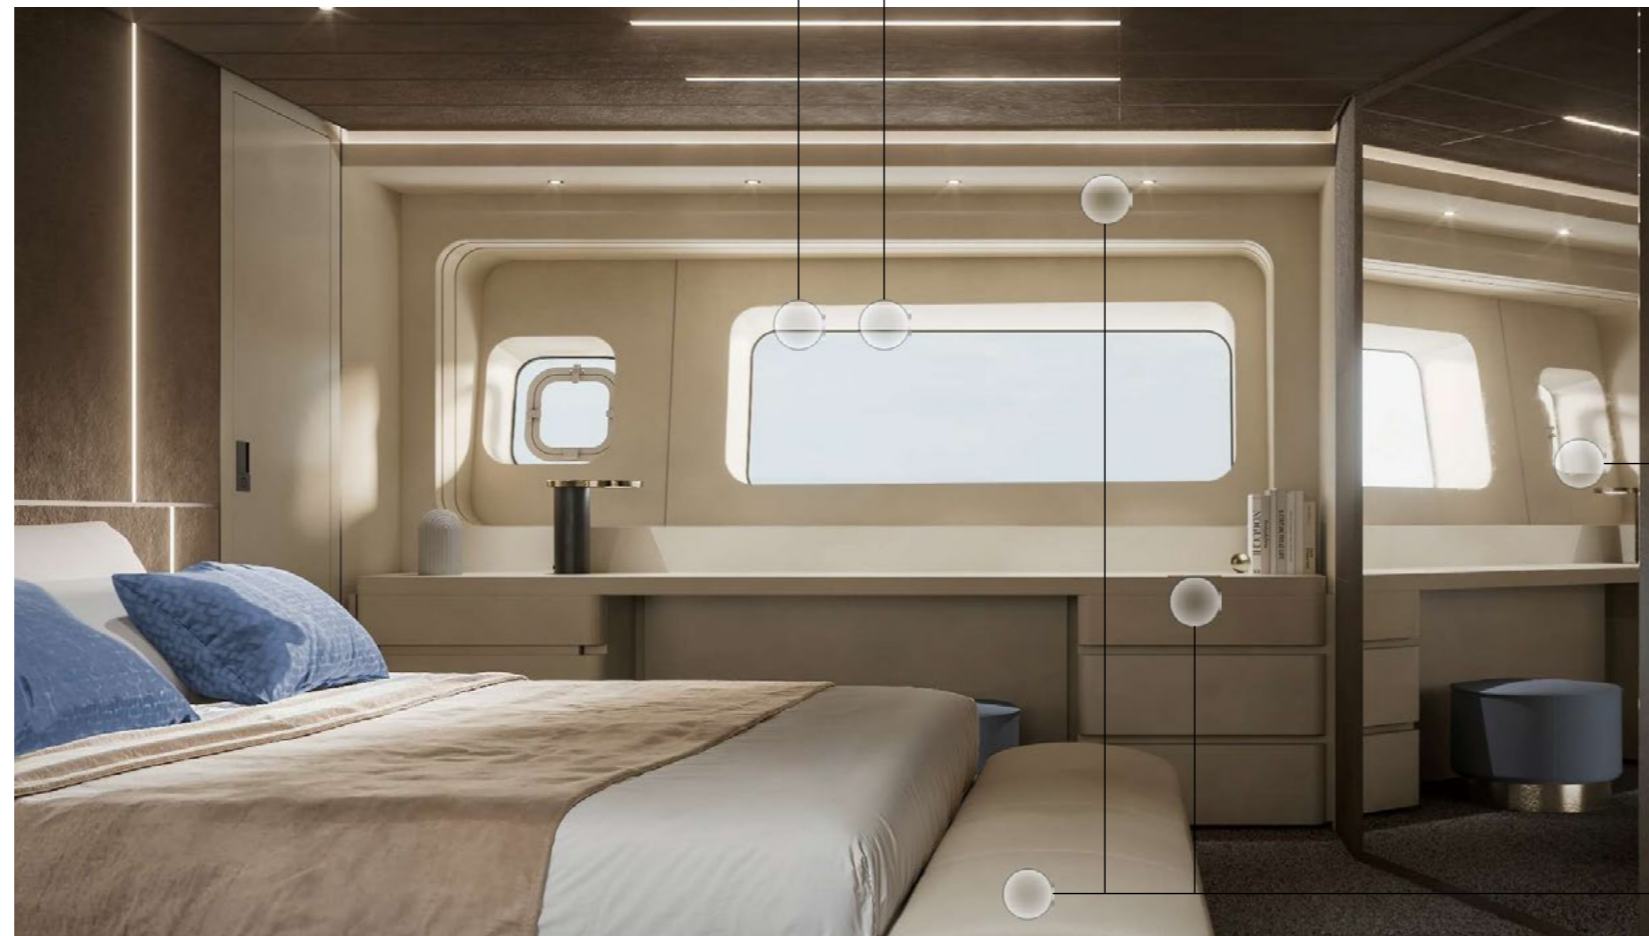

Top desk, bed base and bedside table_ MASTROTTO coll. Linea Ghiaccio 666

Master Cabin -L D

MAIN MATERIALS

Black out curtains _
AGB Bellagio BO 02

Master Cabin -L D

Decorative curtains _
AGB Sheen 31

Mirror tv _ Xenia
Design col. Extra View