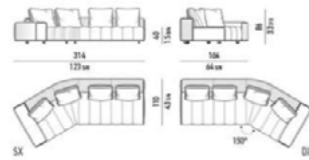

INTERIOR LOOSE FURNITURE