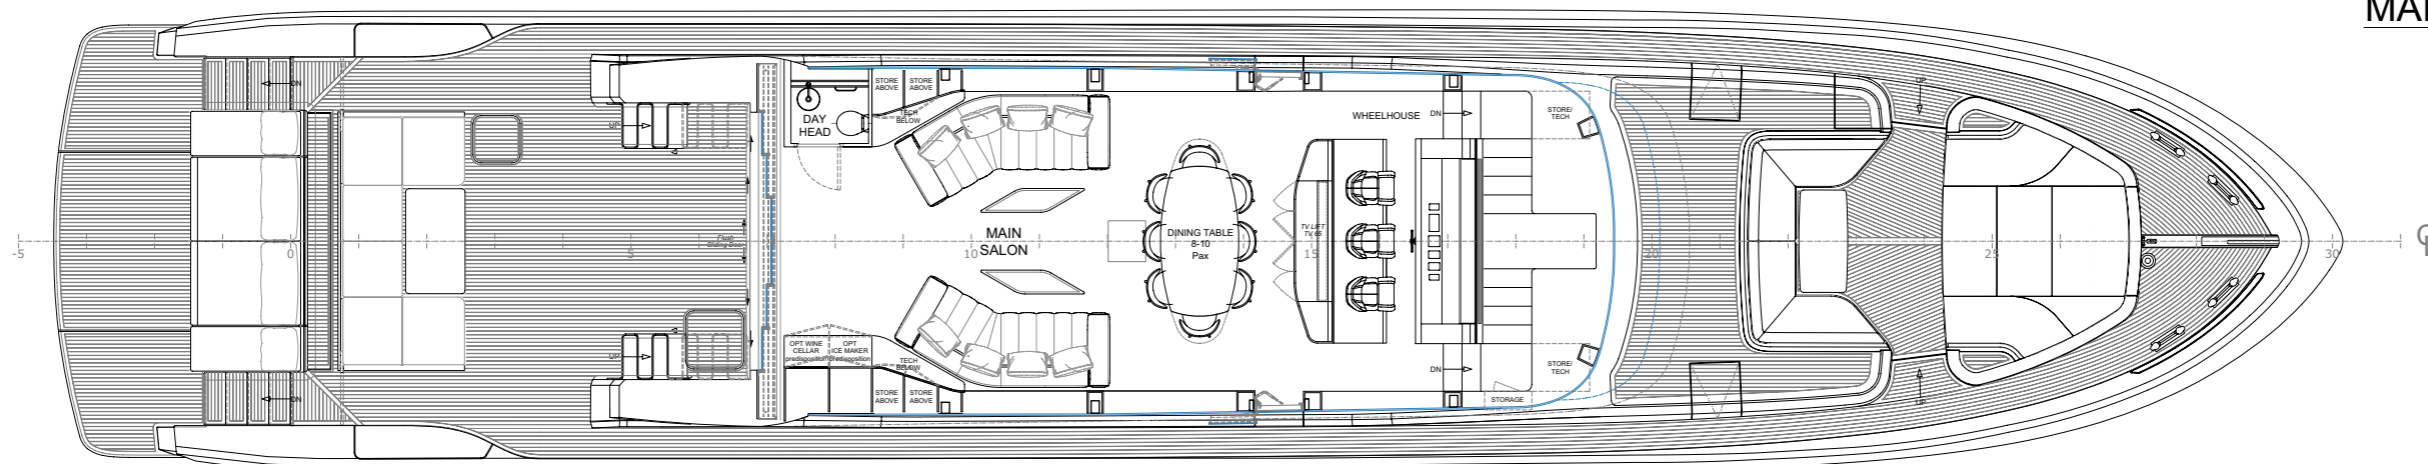

PROPULSION

Main engines power [3] MAN V12-2000 hp/each (1470 kW @ 2300 rpm)

PROFILE

SUN DECK

MAIN DECK

LOWER DECK

- 1 OWNER'S CABIN
- 1 VIP CABIN
- 2 GUEST CABIN
- 2 CREW CABIN
- 1 GALLEY

DESCRIPTION