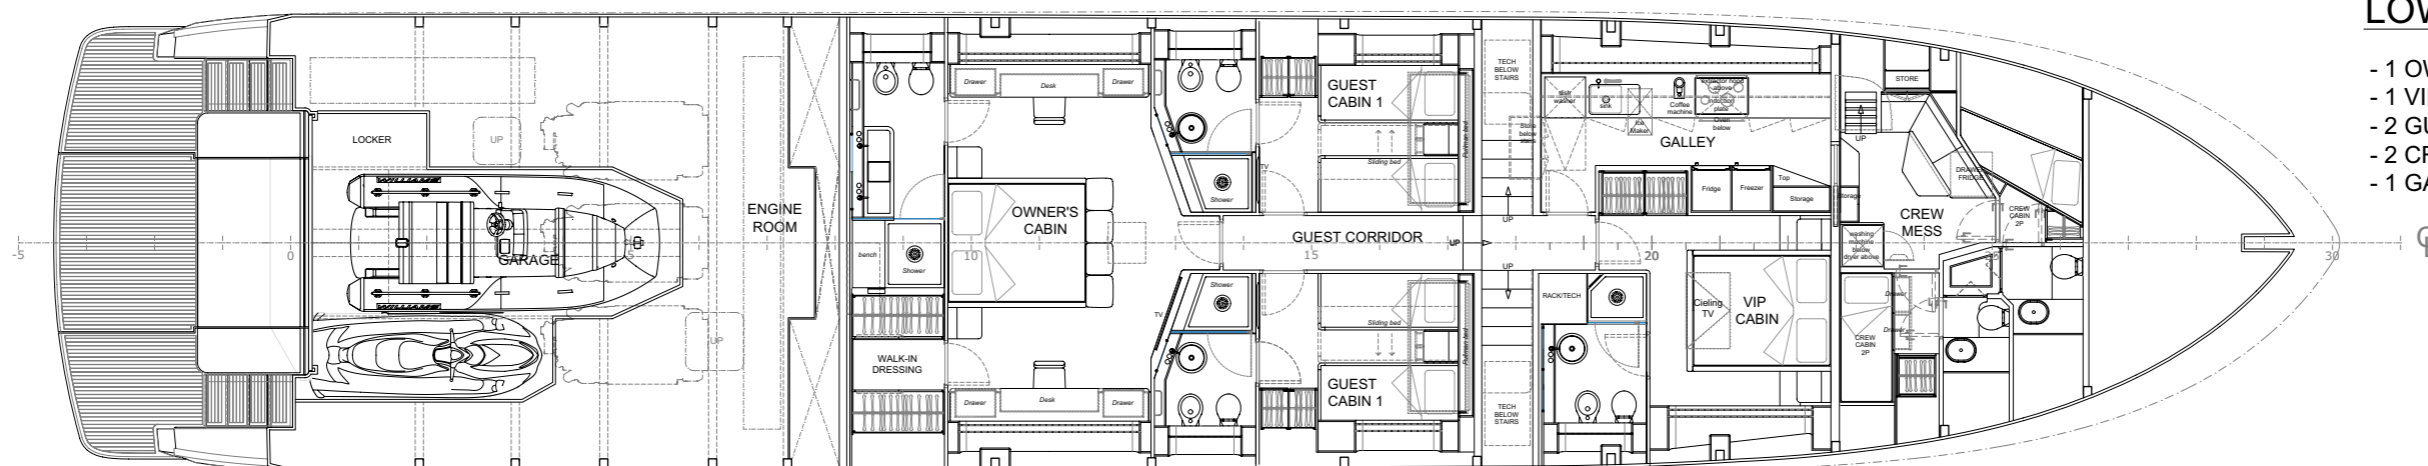

Length Overall	33,70 M / 110'7"
Beam	6,80 M / 22'4"
Max Draft	1,30 M / 4'3"
Displacement at full load	110 T / 242.508 lb
Fuel Capacity	11.500 L / 3.038 US gal
Water capacity	2.000 L / 528 US gal
Max speed	41 KNOTS
Cruising Speed	38 KNOTS at 80% Engine load
Range ~	430 NM at 38 KNOTS
Guests	Up to 10 in 4 cabins
Crew	4 in 2 cabins

PROPULSION

Main engines power [3] MAN V12-2000 hp/each (1470 kW @ 2300 rpm)

PROFILE

SUN DECK

MAIN DECK

LOWER DECK

- 1 OWNER'S CABIN
- 1 VIP CABIN
- 2 GUEST CABIN
- 2 CREW CABIN
- 1 GALLEY

DESCRIPTION