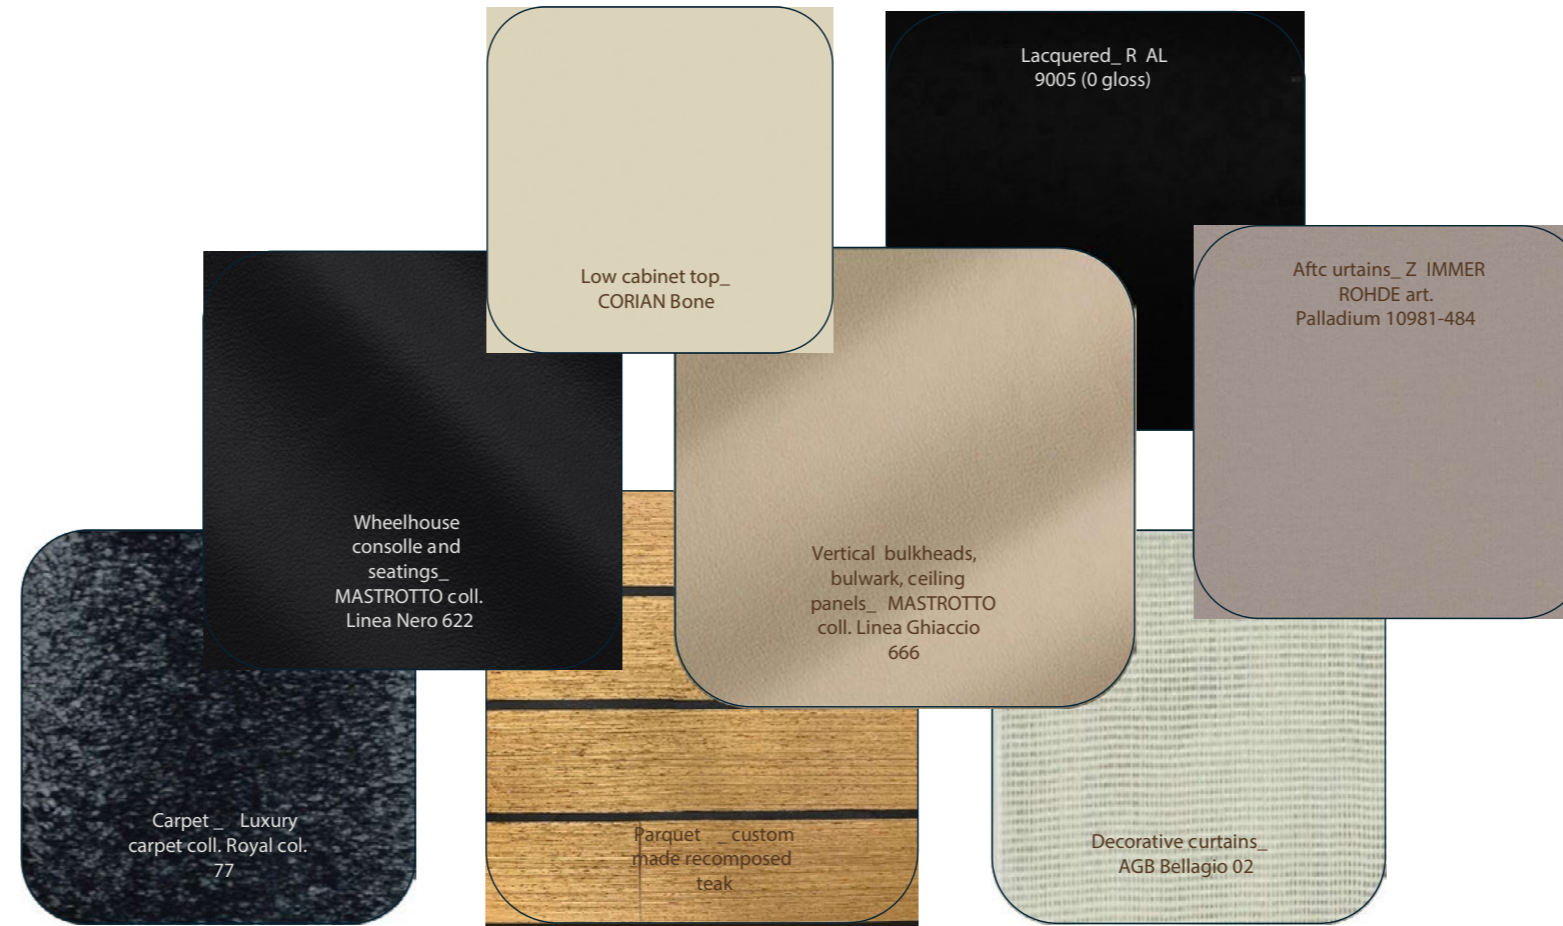

MAIN MATERIALS

Saloon -M D