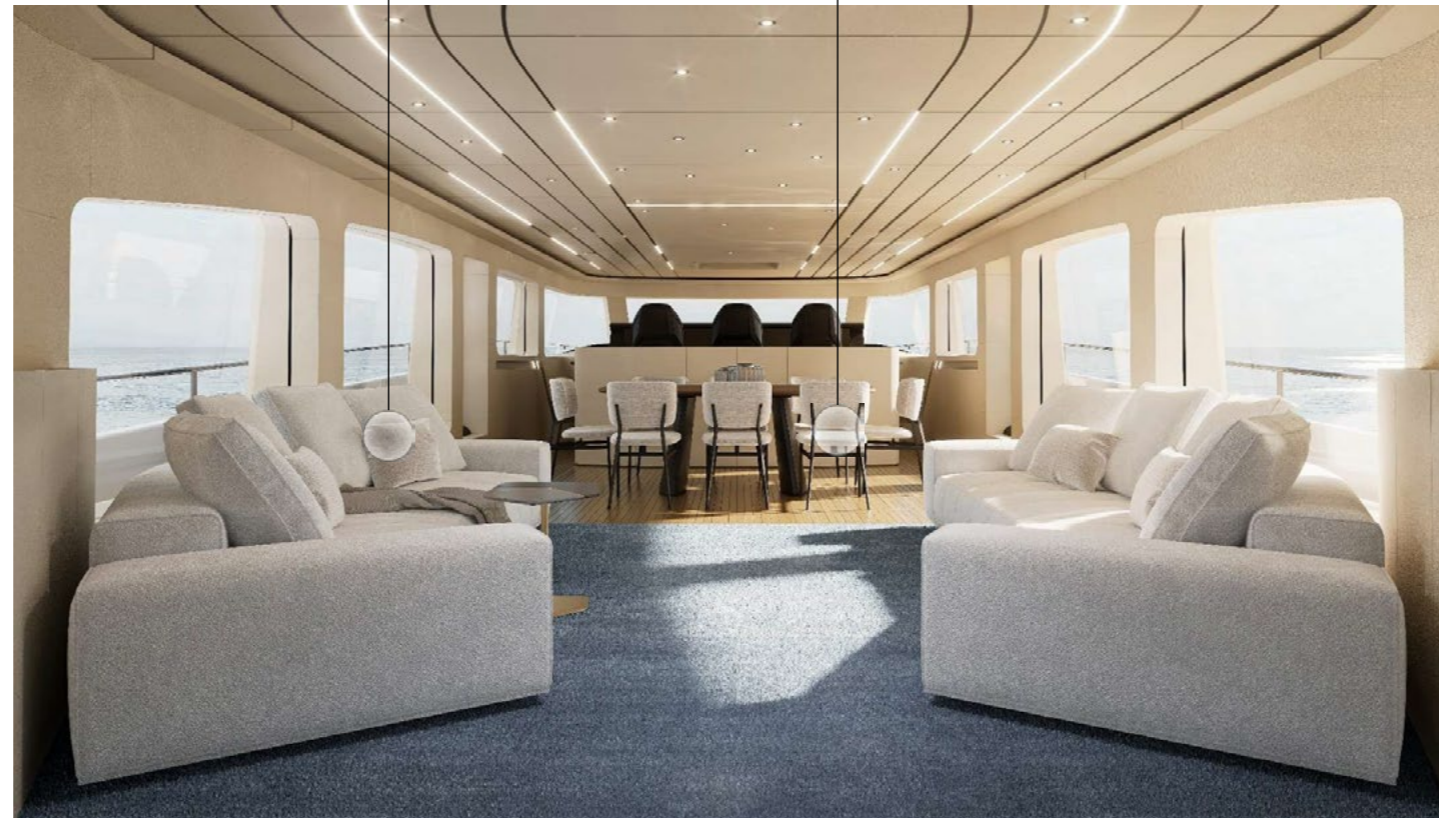

INTERIOR LOOSE FURNITURE

Saloon - MD