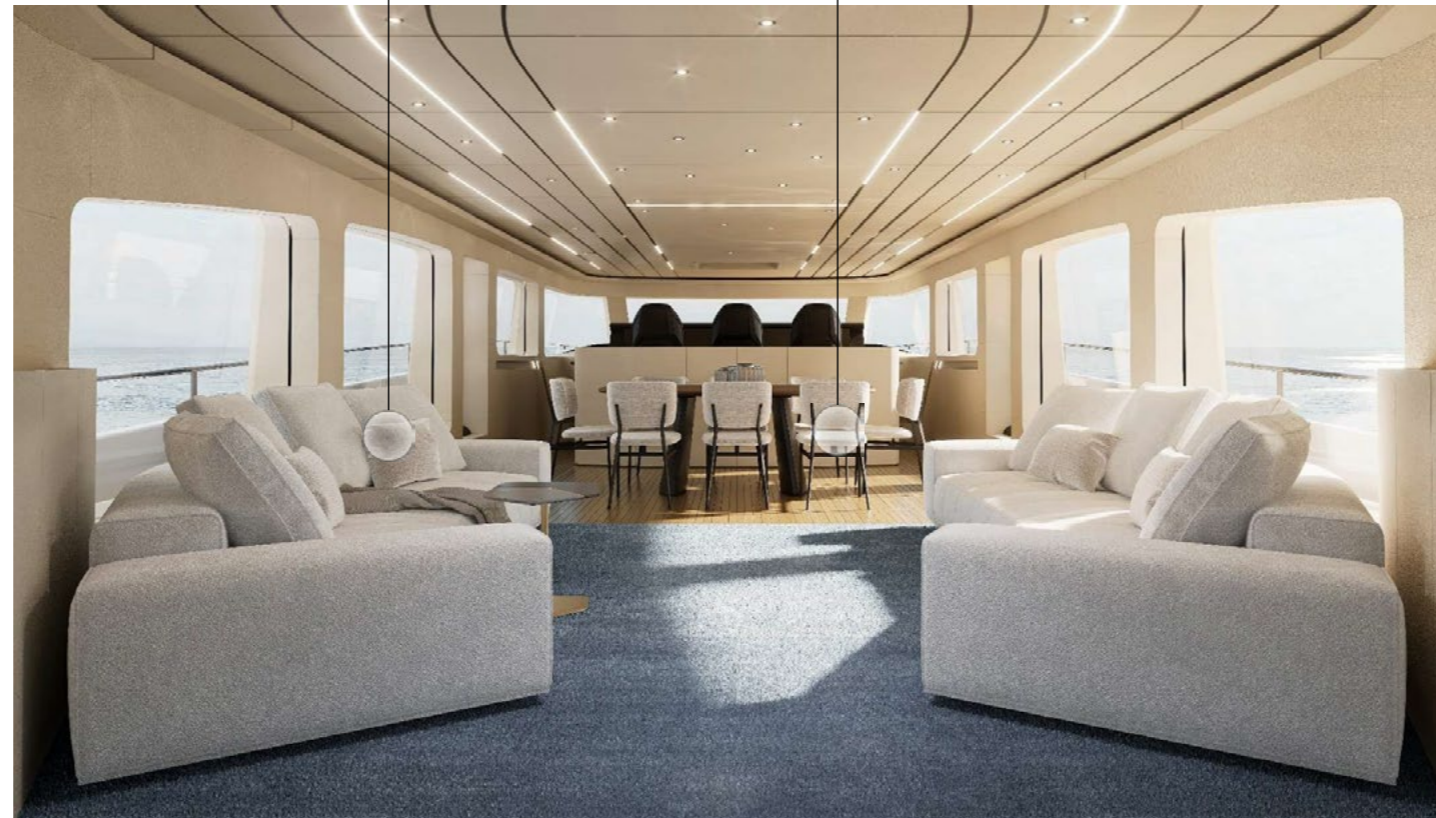

INTERIOR LOOSE FURNITURE

Saloon - MD