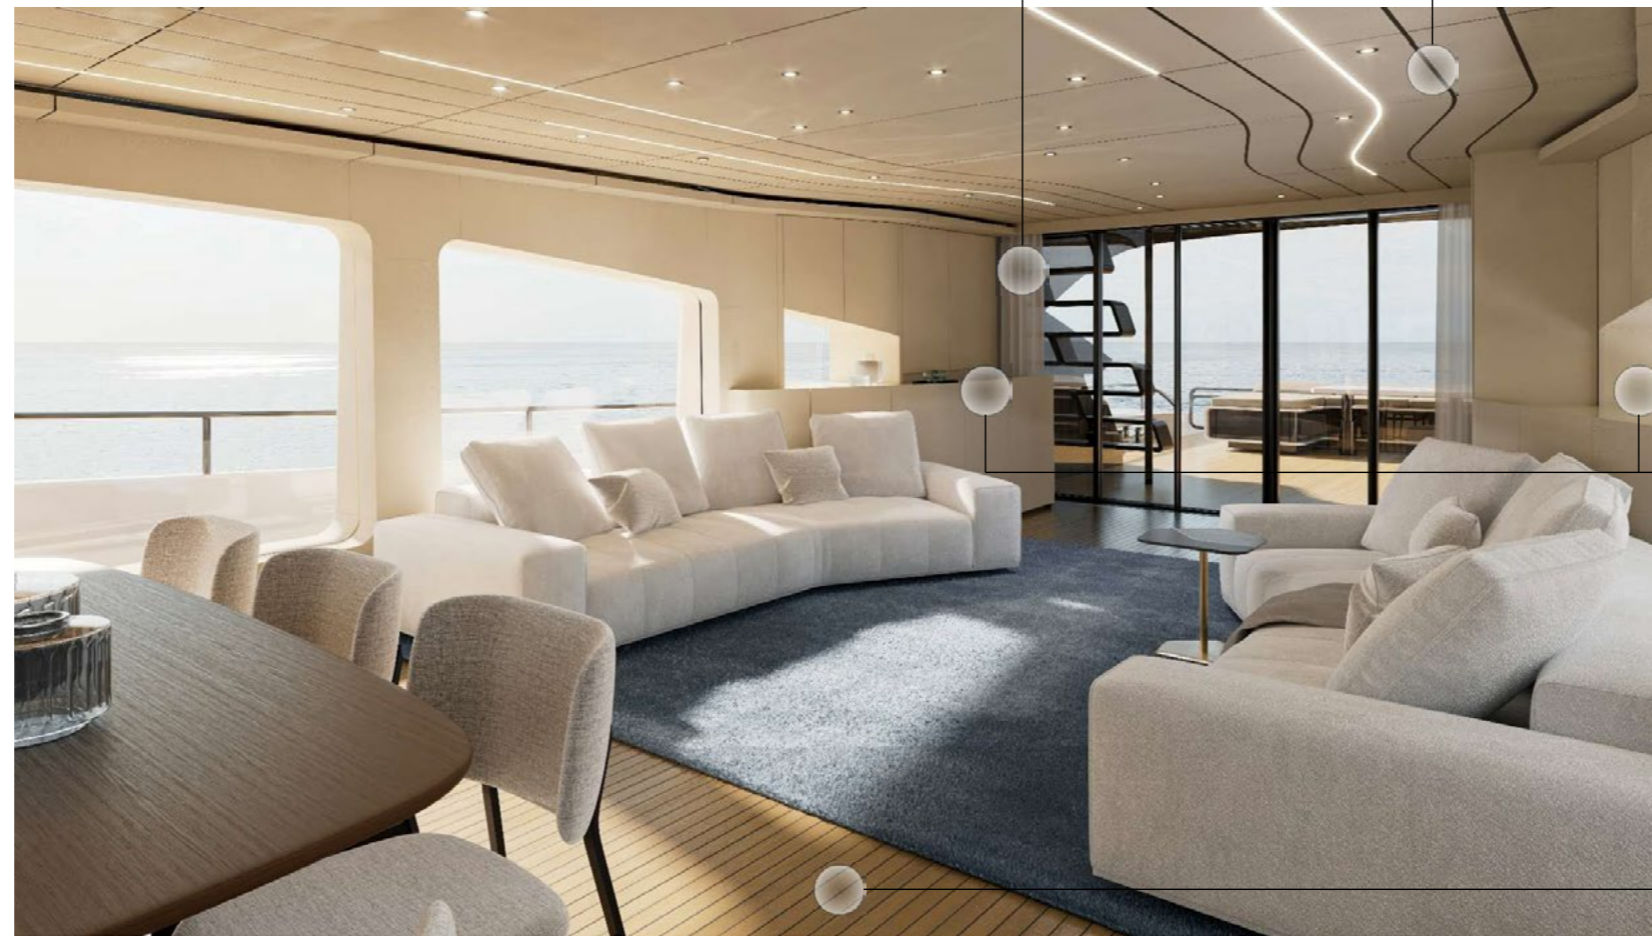

MAIN MATERIALS

Saloon - MD