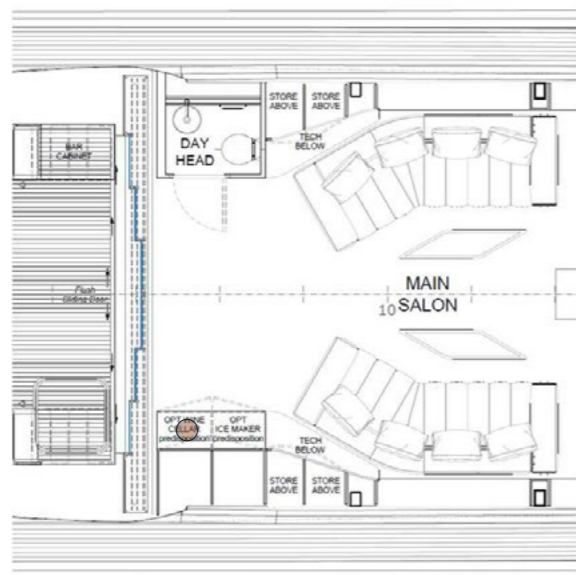

Icemaker
Raritan
mod. Icerette
88B515-2
(356x622x368 mm)

INTERNAL APPLIANCES

Crew mess- LD

Washing machine
MIELE
mod. WCR8 70
(596x850x636 mm)

Dryer
MIELE
mod. TCR 790 WP
(596x850x636 mm)

Drawer Fridge
FRIGONAUTICA
mod. FC0 42LT INOX
(575x527x338 mm)

INTERNAL APPLIANCES

Main salon- MD

Wine Cellar

LIEBHERR
mod. WTes
1672_996941251

(597 x 818 x 577 mm)

EXTERNAL APPLIANCES

Flybridge

Drawer Fridge