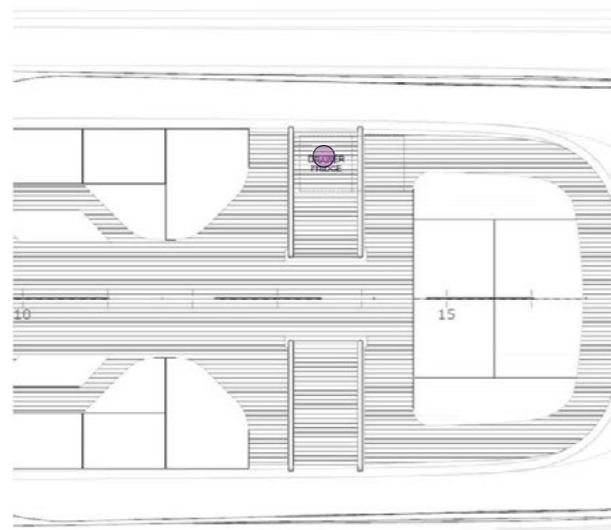

INTERNAL APPLIANCES

Main salon- MD

Wine Cellar

LIEBHERR
mod. WTes
1672_996941251

(597 x 818 x 577 mm)

EXTERNAL APPLIANCES

Flybridge

Drawer Fridge