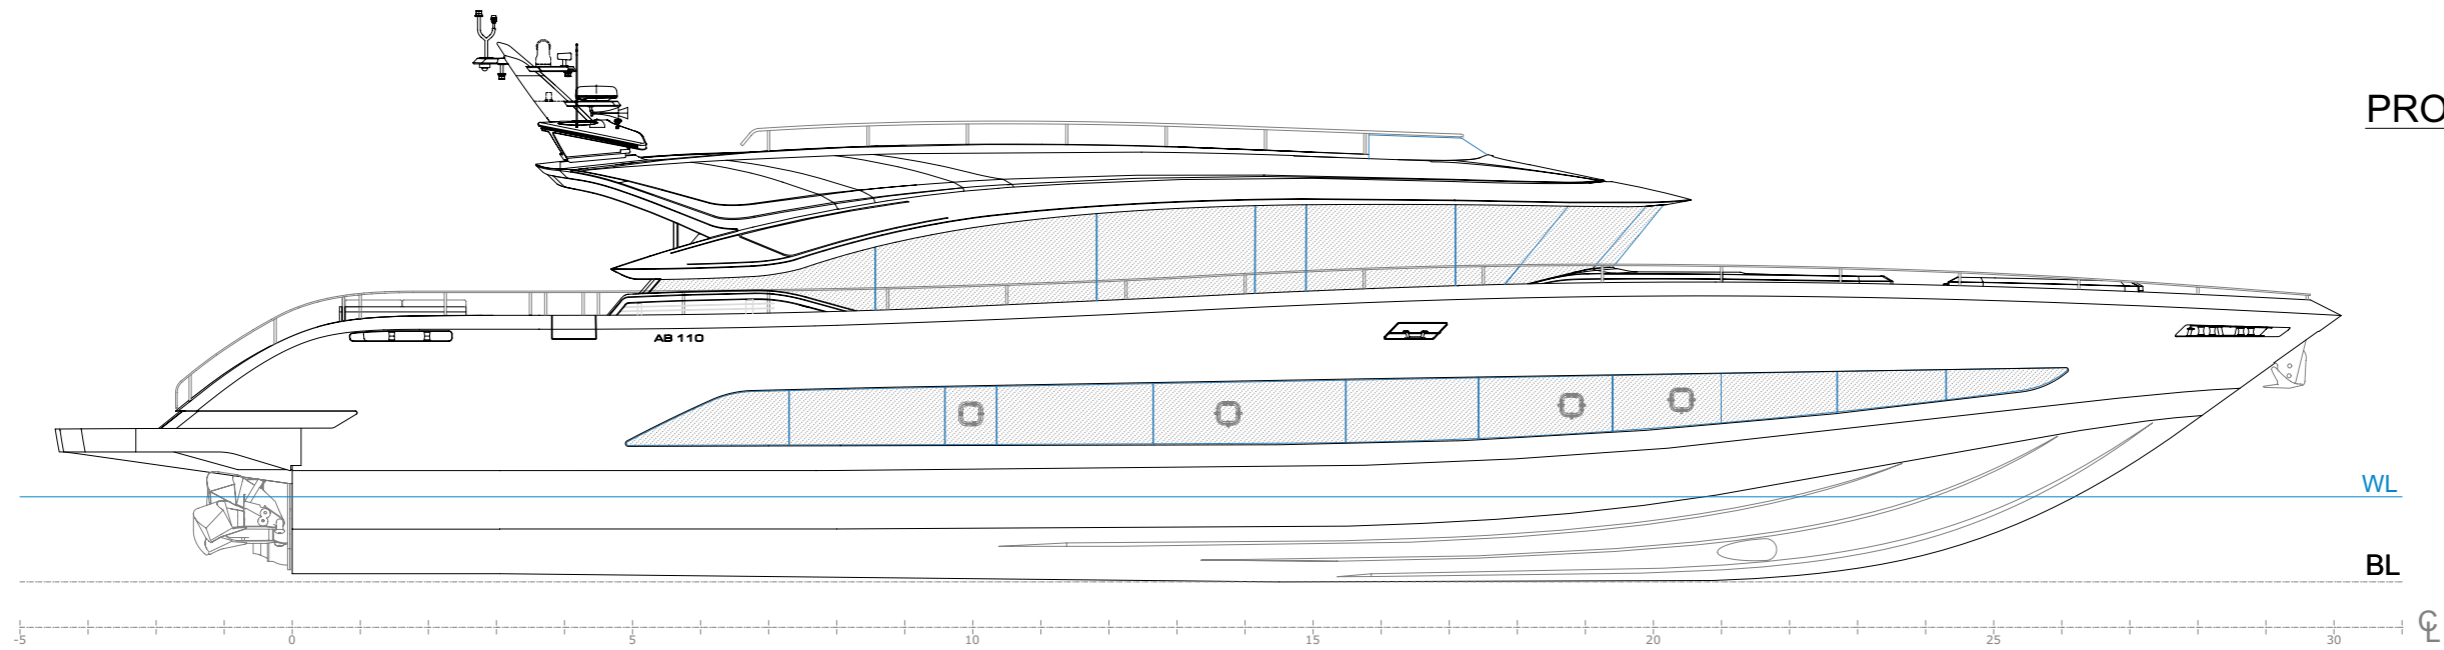

Length Overall	33,70 M / 110'7"
Beam	6,80 M / 22'4"
Max Draft	1,30 M / 4'3"
Displacement at full load	110 T / 242.508 lb
Fuel Capacity	11.500 L / 3.038 US gal
Water capacity	2.000 L / 528 US gal
Max speed	41 KNOTS
Cruising Speed	38 KNOTS at 80% Engine load
Range ~	430 NM at 38 KNOTS
Guests	Up to 10 in 4 cabins
Crew	4 in 2 cabins

PROPULSION

Main engines power [3] MAN V12-2000 hp/each (1470 kW @ 2300 rpm)

PROFILE

SUN DECK

MAIN DECK

LOWER DECK

- 1 OWNER'S CABIN
- 1 VIP CABIN
- 2 GUEST CABIN
- 2 CREW CABIN
- 1 GALLEY

DESCRIPTION