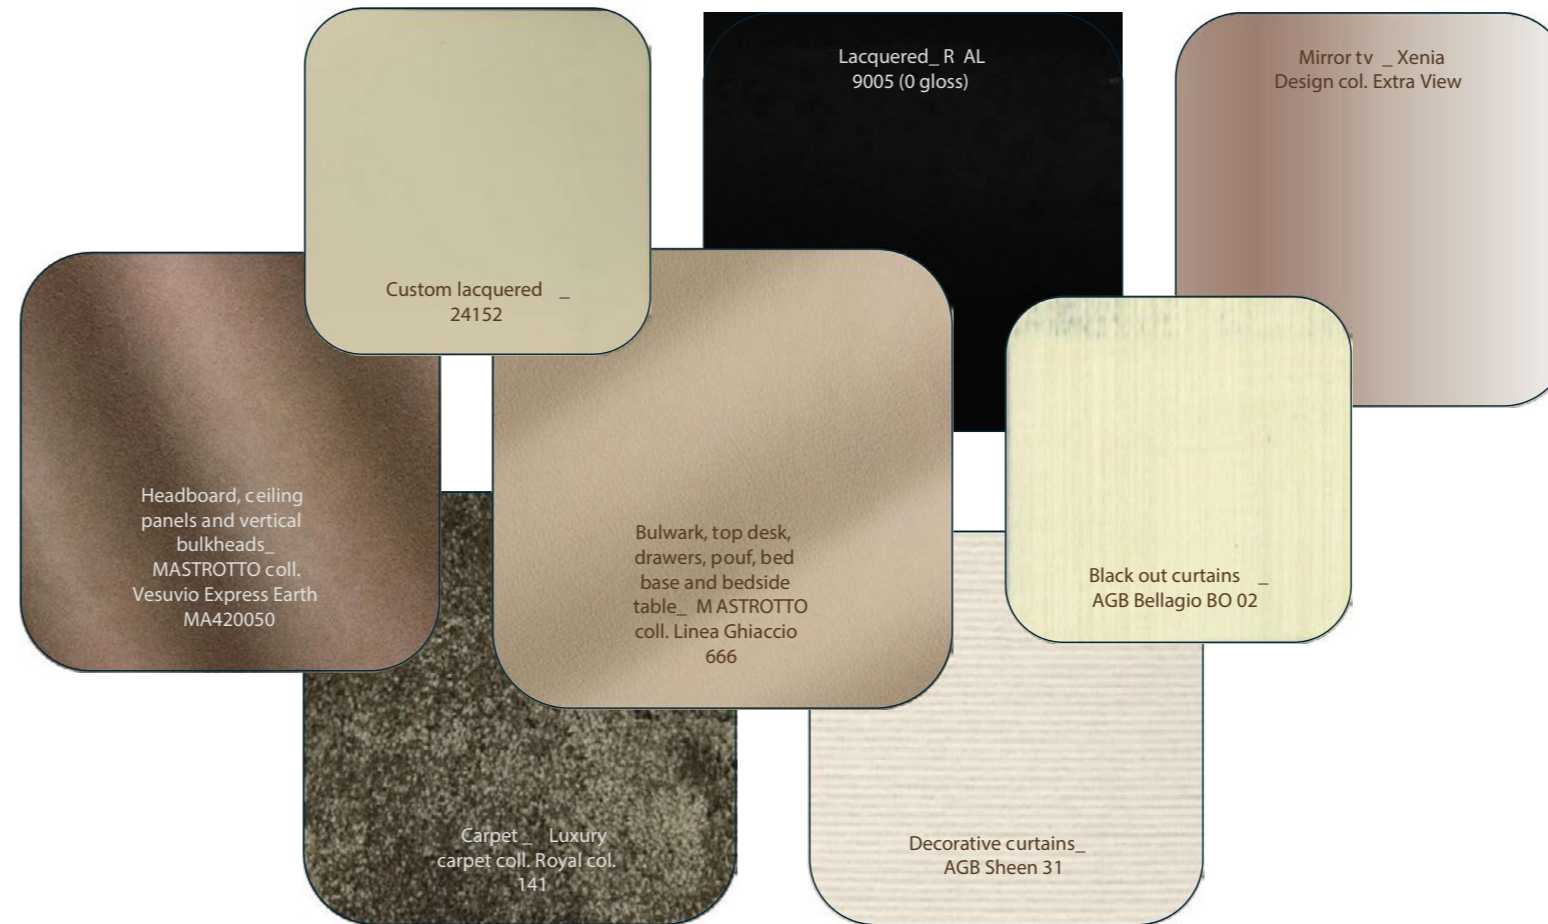

MAIN MATERIALS

Saloon -M D

MAIN MATERIALS

Vertical bulkheads,
bulwark, ceiling
panels, low cabinet_
MASTROTTO coll.
Linea Ghiaccio 666

Saloon - MD

Decorative curtains_
AGB Bellagio 02

Wheelhouse
console and
seatings_
MASTROTTO coll.
Linea Nero 622

Carpet_ Luxury
carpet coll. Royal col.
77

MAIN MATERIALS

Aft curtains_ Z IMMER
ROHDE art.
Palladium1 0981-484

Saloon - MD

Ceiling sticks_ RAL
9005 (0 gloss)

Low cabinet top _
CORIAN Bone

Parquet and stairs_
custom made
recomposed teak

MAIN MATERIALS

Master Cabin -L D

MAIN MATERIALS

Headboard and ceiling panels_ MASTROTTO coll. Vesuvio Express Earth MA420050

Custom lacquered _ 24152

Moquette _ Luxury carpet coll. Royal col. 141

Lacquered_ R AL 9005 (0 gloss)