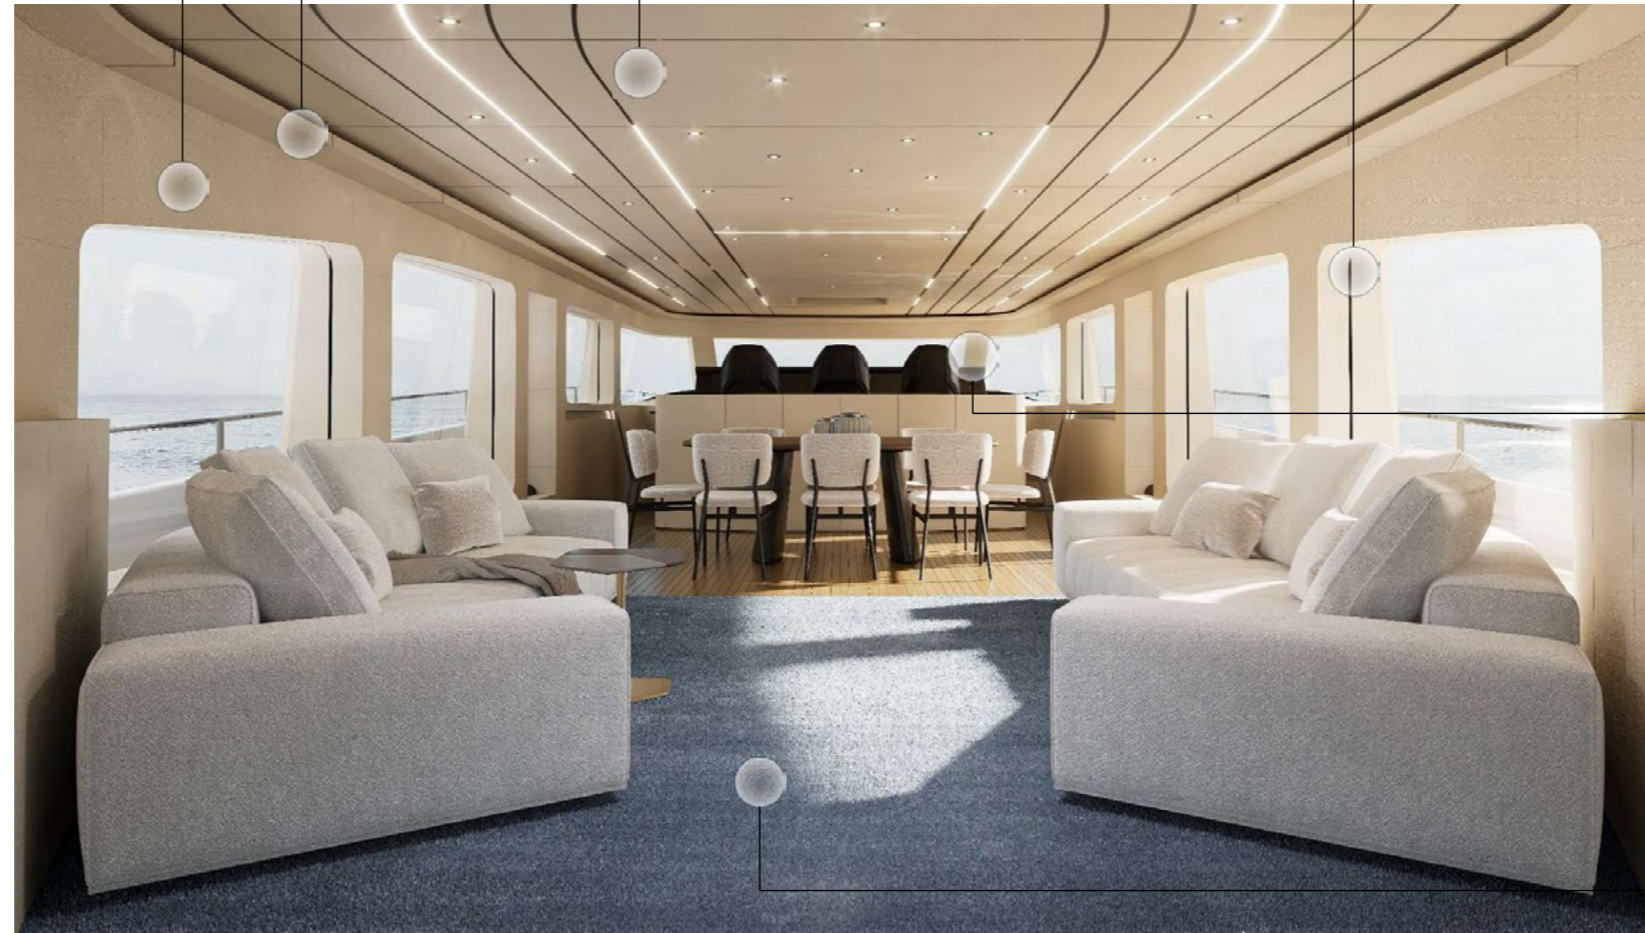

MAIN MATERIALS

Vertical bulkheads,
bulwark, ceiling
panels, low cabinet_
MASTROTTO coll.
Linea Ghiaccio 666

Saloon - MD

Decorative curtains_
AGB Bellagio 02

Wheelhouse
console and
seatings_
MASTROTTO coll.
Linea Nero 622

Carpet_ Luxury
carpet coll. Royal col.
77