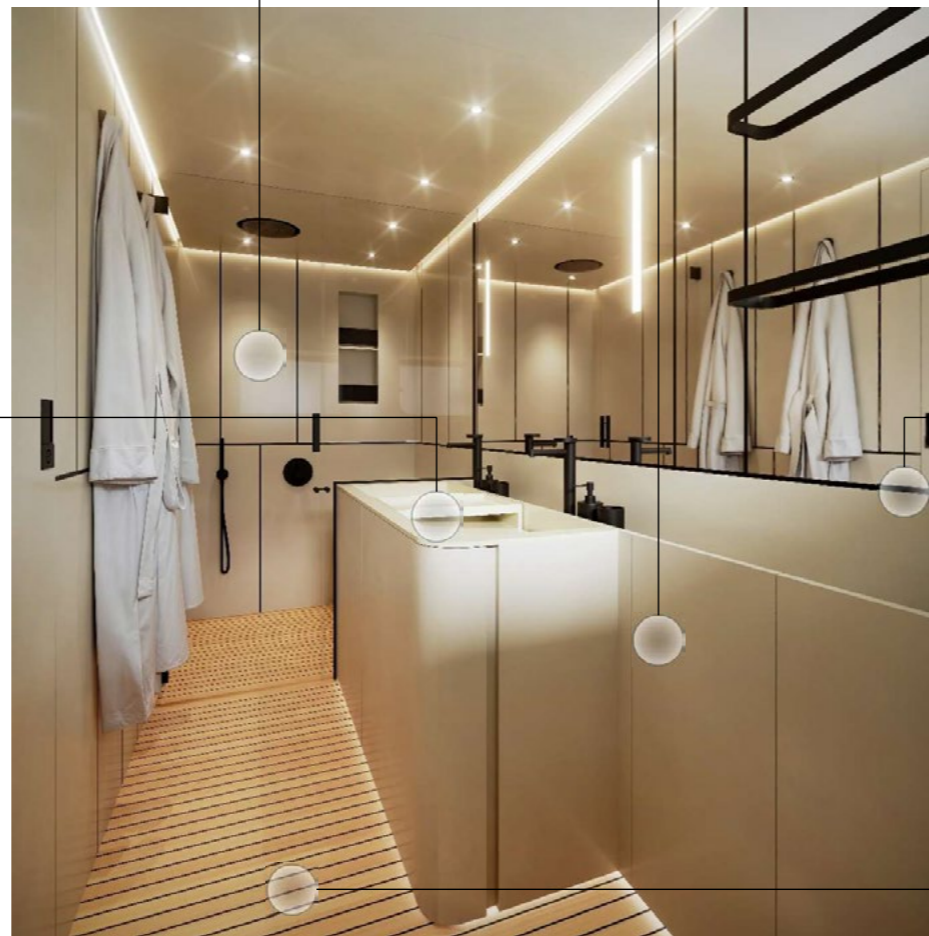

Bulwark, drawers
and pouf _
MASTROTTO coll.
Linea Ghiaccio 666

MAIN MATERIALS

Master Cabin Bathroom -L D

MAIN MATERIALS

Top_ CORIAN Bone

Master Cabin Bathroom -L D

Custom lacquered _
24152

Metallic details_
RAL 9005 (0 gloss)