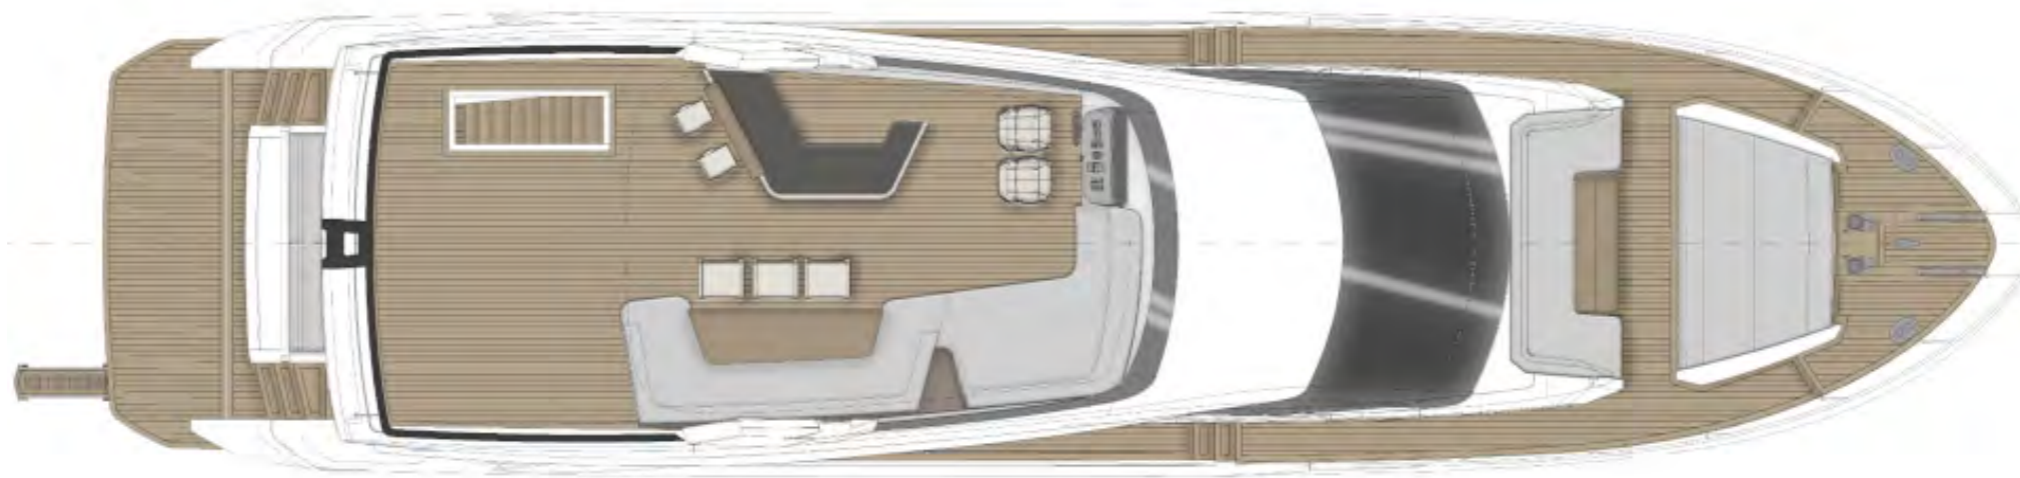

5,91 [m] - 19 ft 5 in

PROFILE

800 Project

MAIN DECK

MAIN DECK - OPT

MAIN DECK - OPT

800 Project

SUN DECK