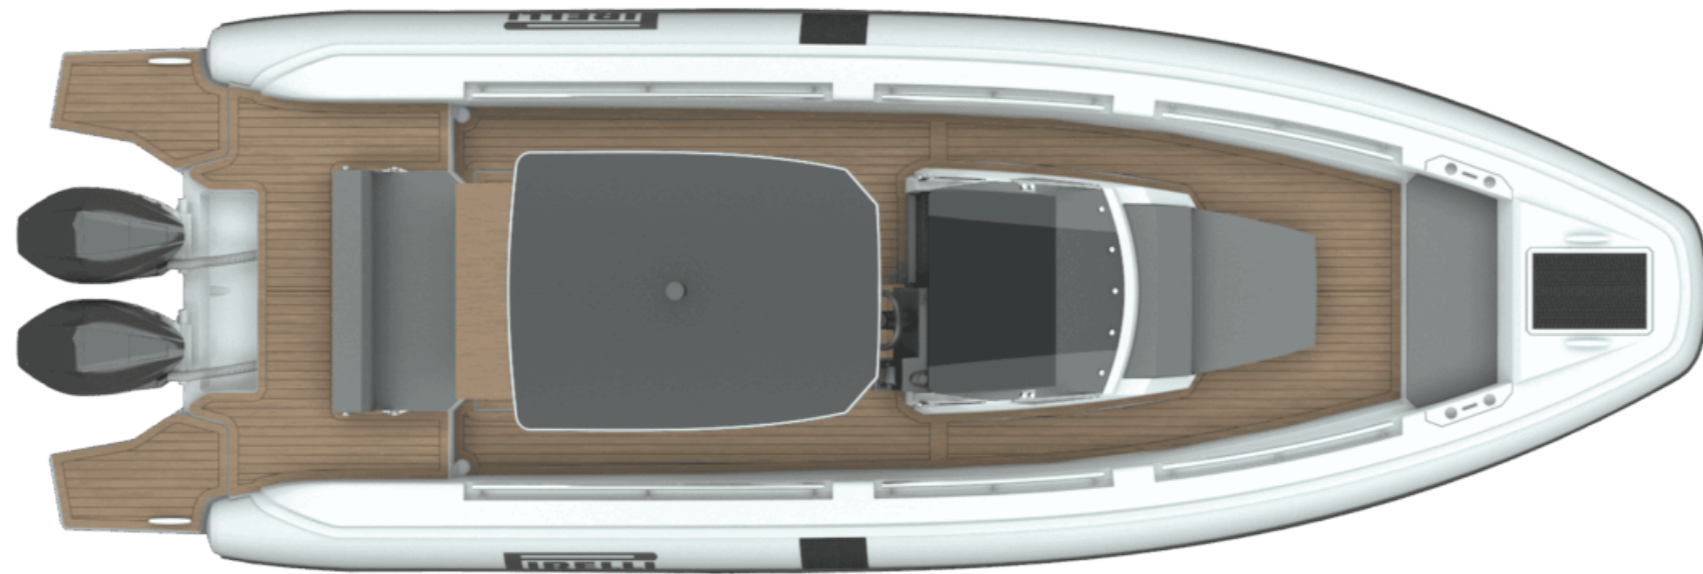

**PETREL GLOBAL SHIPS
& BOATS TRADING LLC**

Office 621, 6th Floor Block A, Business Village,
Port-Saeed Deira, Dubai UAE
www.petrel-global.com, tel.: +971 52 821 6411

Piorelli 30