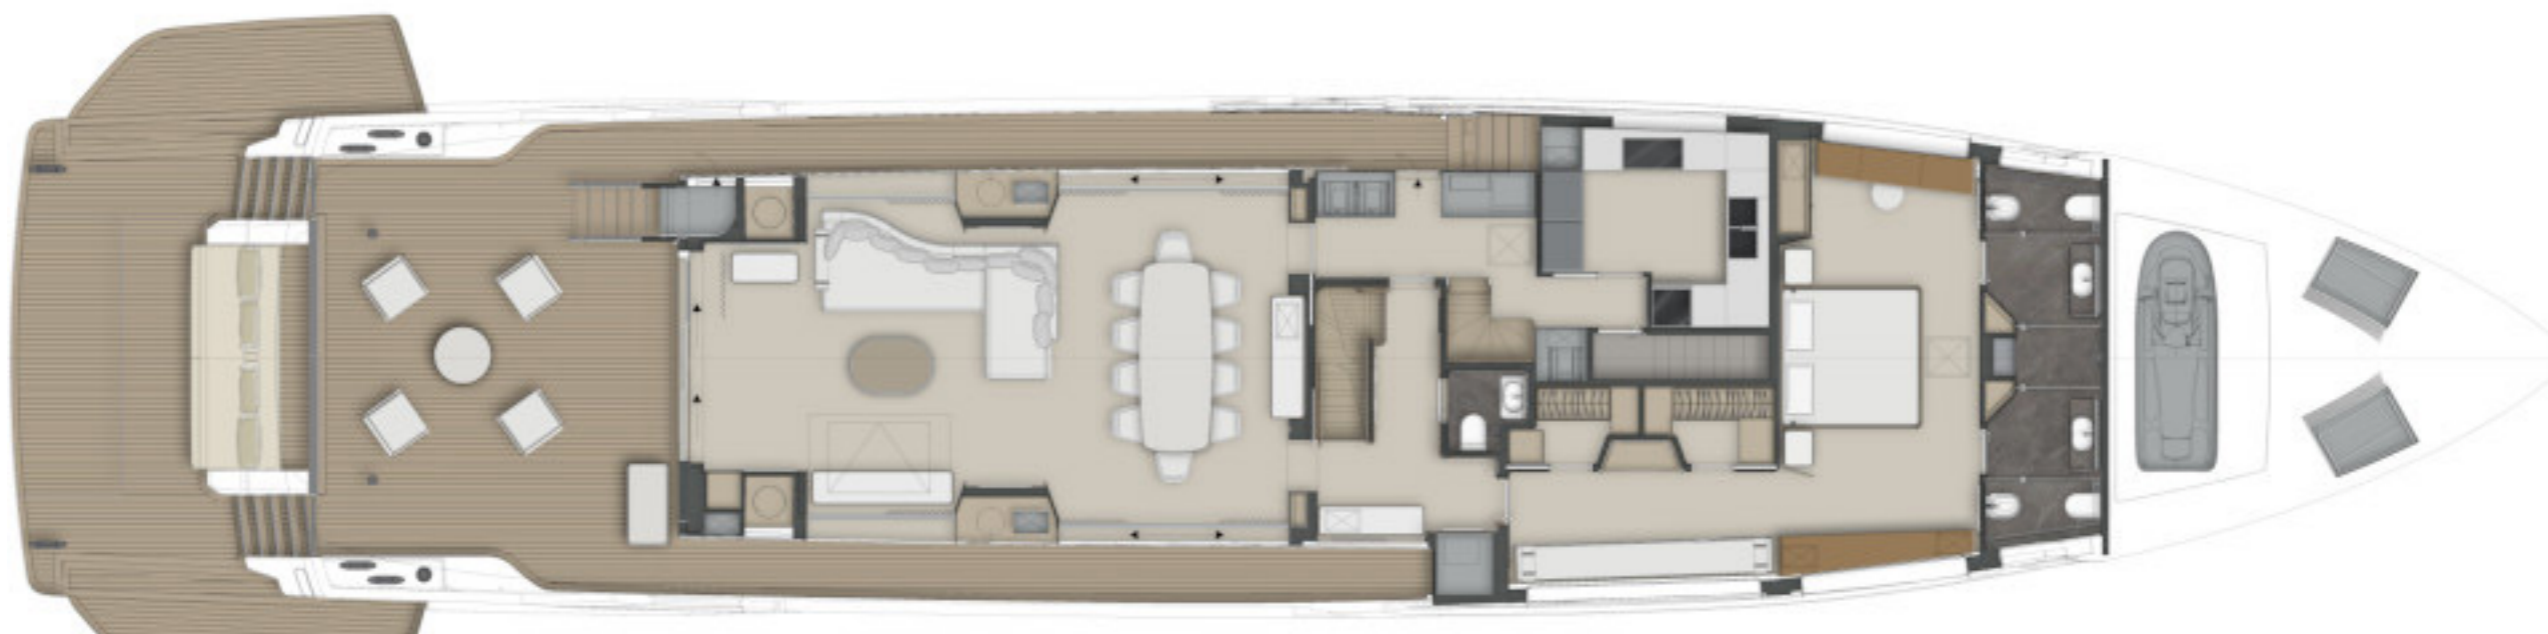

CUSTOM LINE
EXCLUSIVE DEALER

**PETREL GLOBAL SHIPS
& BOATS TRADING LLC**

Office 621, 6th Floor Block A, Business Village,
Port-Saeed Deira, Dubai UAE
www.petrel-global.com, tel.: +971 52 821 6411

Navetta 38

37