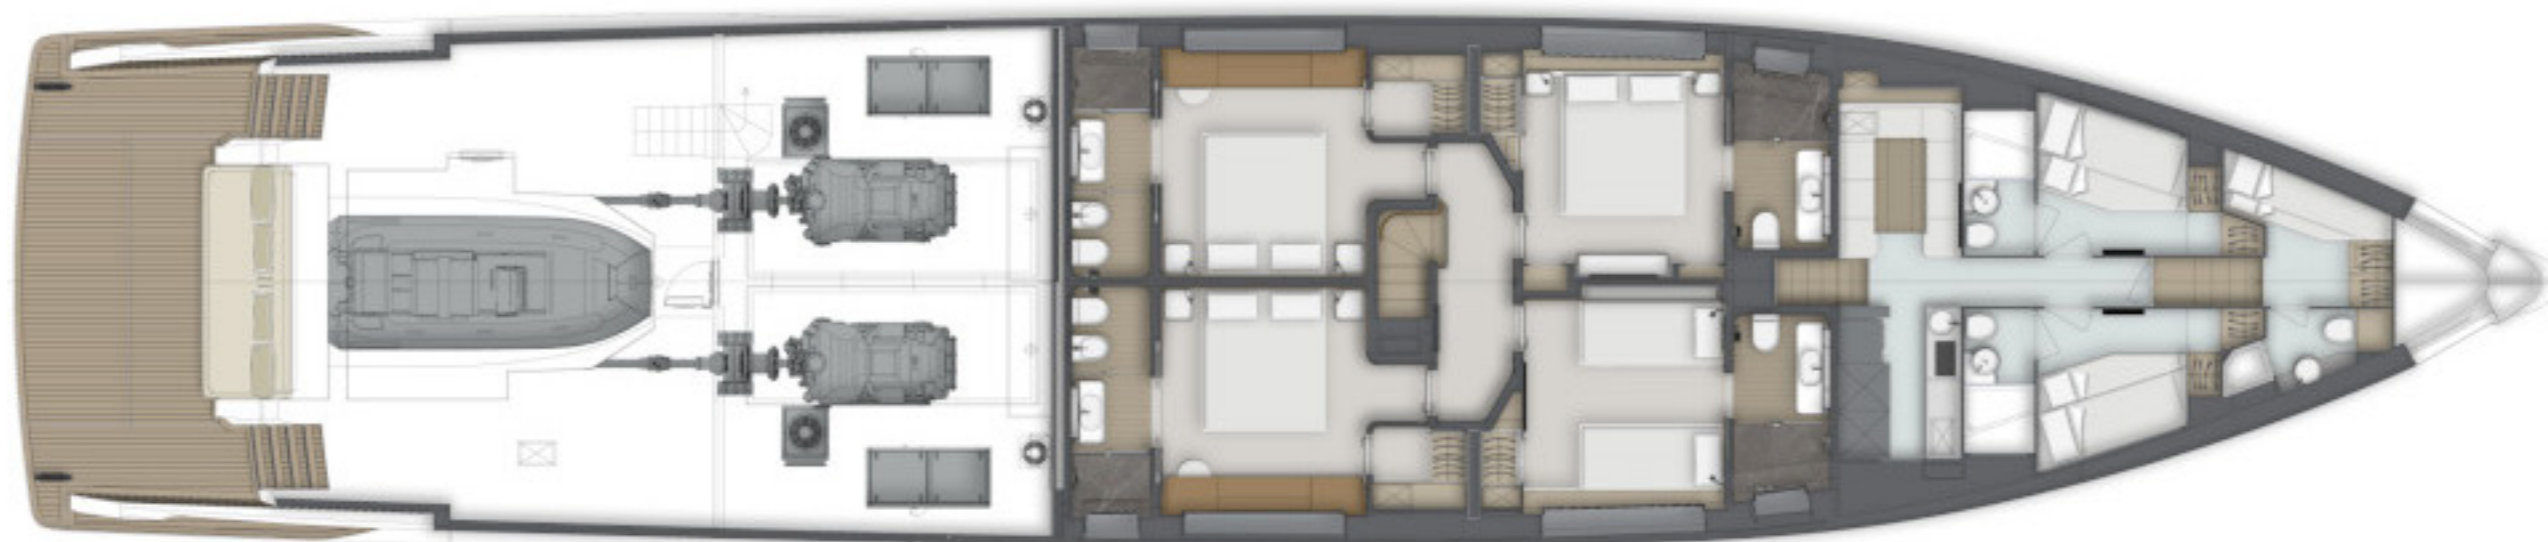

CUSTOM LINE
EXCLUSIVE DEALER

**PETREL GLOBAL SHIPS
& BOATS TRADING LLC**

Office 621, 6th Floor Block A, Business Village,
Port-Saeed Deira, Dubai UAE
www.petrel-global.com, tel.: +971 52 821 6411

Navetta 38

37