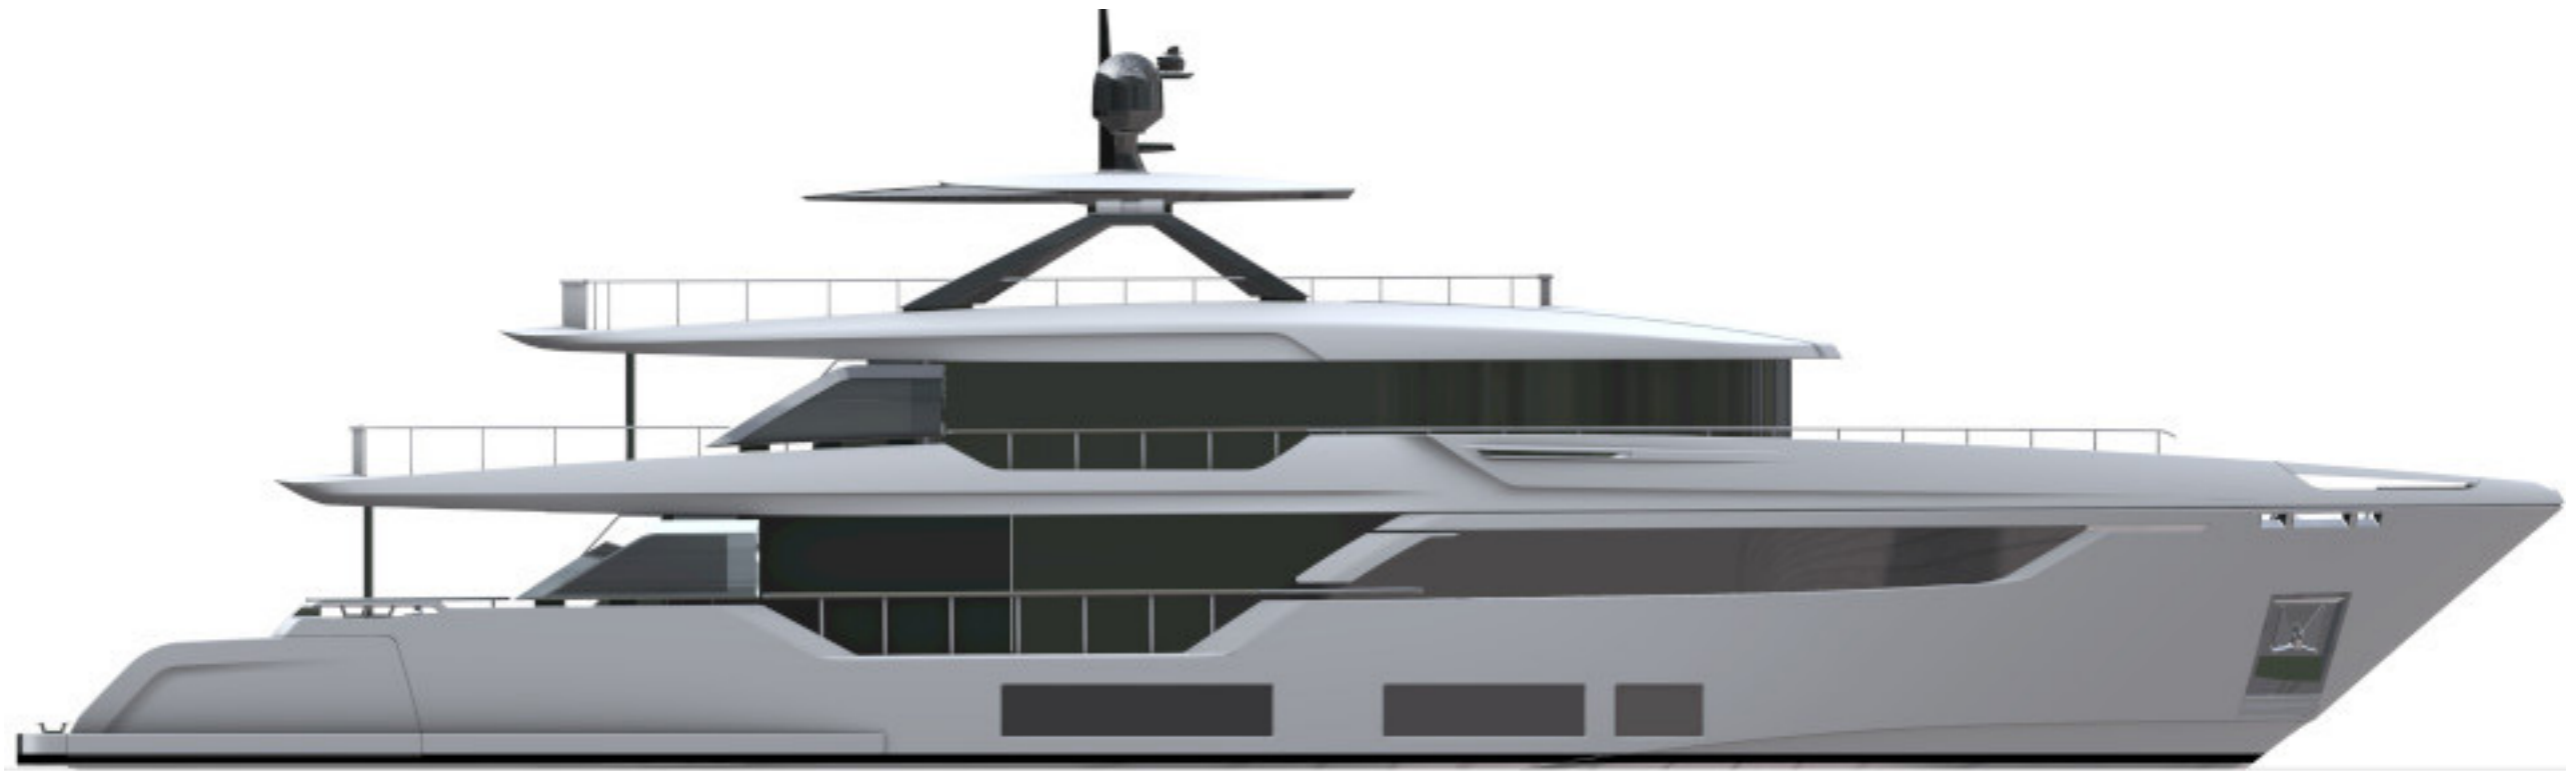

CUSTOM LINE
EXCLUSIVE DEALER

**PETREL GLOBAL SHIPS
& BOATS TRADING LLC**

Office 621, 6th Floor Block A, Business Village,
Port-Saeed Deira, Dubai UAE
www.petrel-global.com, tel.: +971 52 821 6411

Navetta 38

35