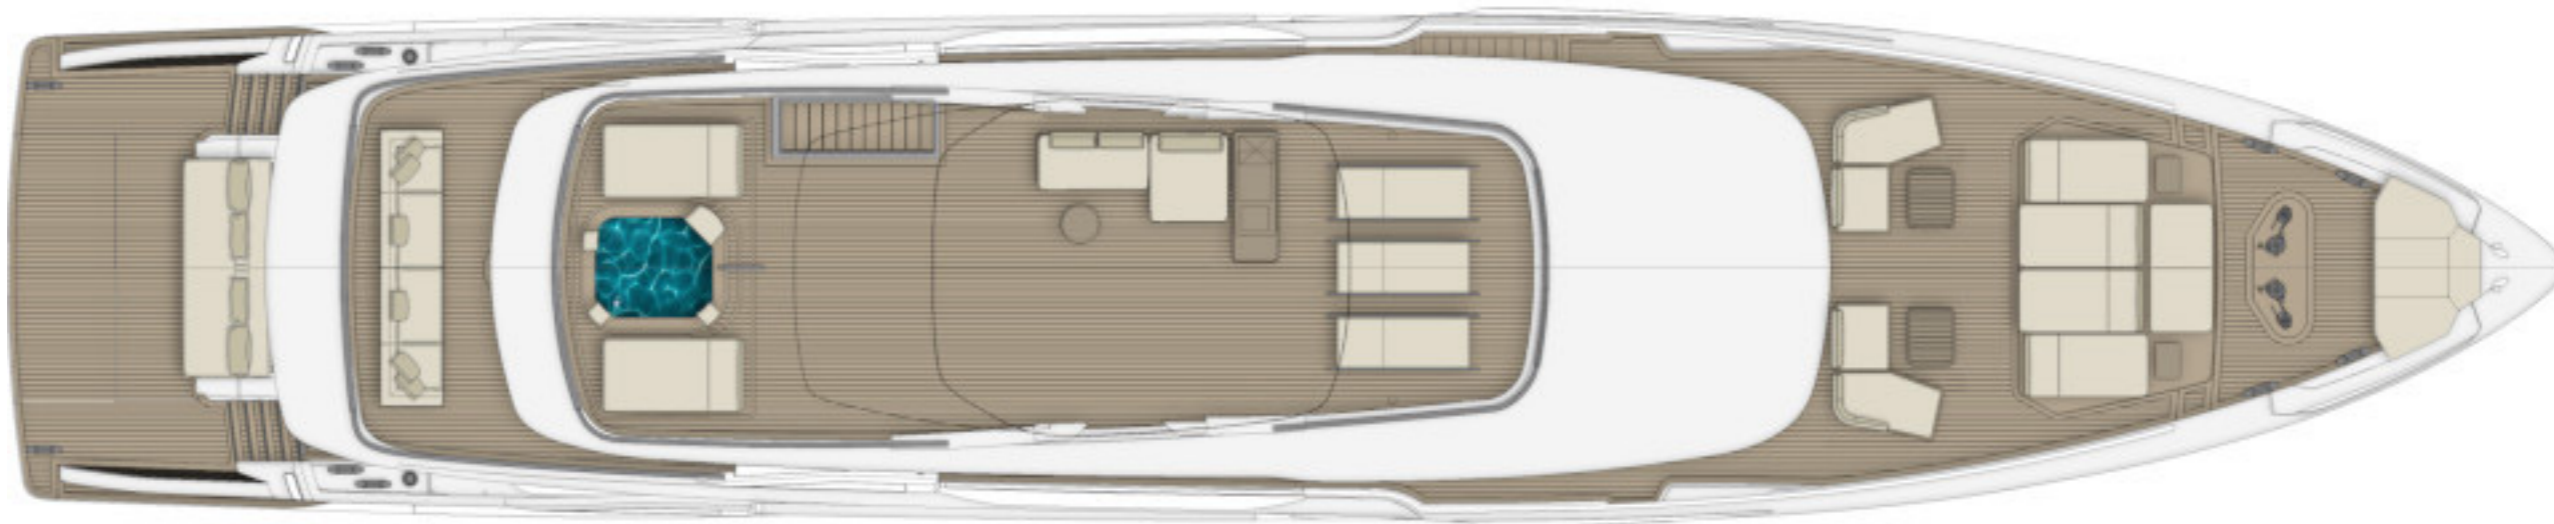

CUSTOM LINE
EXCLUSIVE DEALER

**PETREL GLOBAL SHIPS
& BOATS TRADING LLC**

Office 621, 6th Floor Block A, Business Village,
Port-Saeed Deira, Dubai UAE
www.petrel-global.com, tel.: +971 52 821 6411

Navetta 38

36