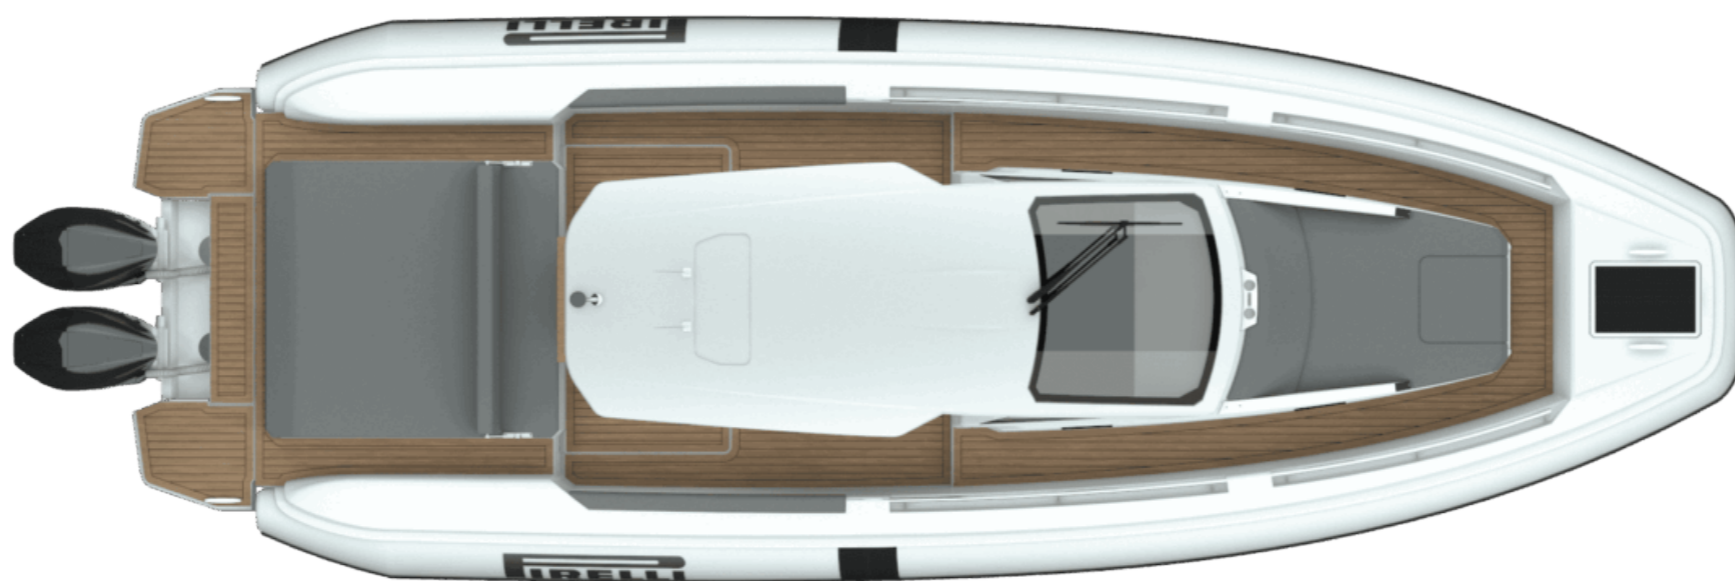

**PETREL GLOBAL SHIPS
& BOATS TRADING LLC**

Office 621, 6th Floor Block A, Business Village.
Port-Saeed Deira, Dubai UAE
www.petrel-global.com, tel.: +971 52 821 6411

Piorelli 35