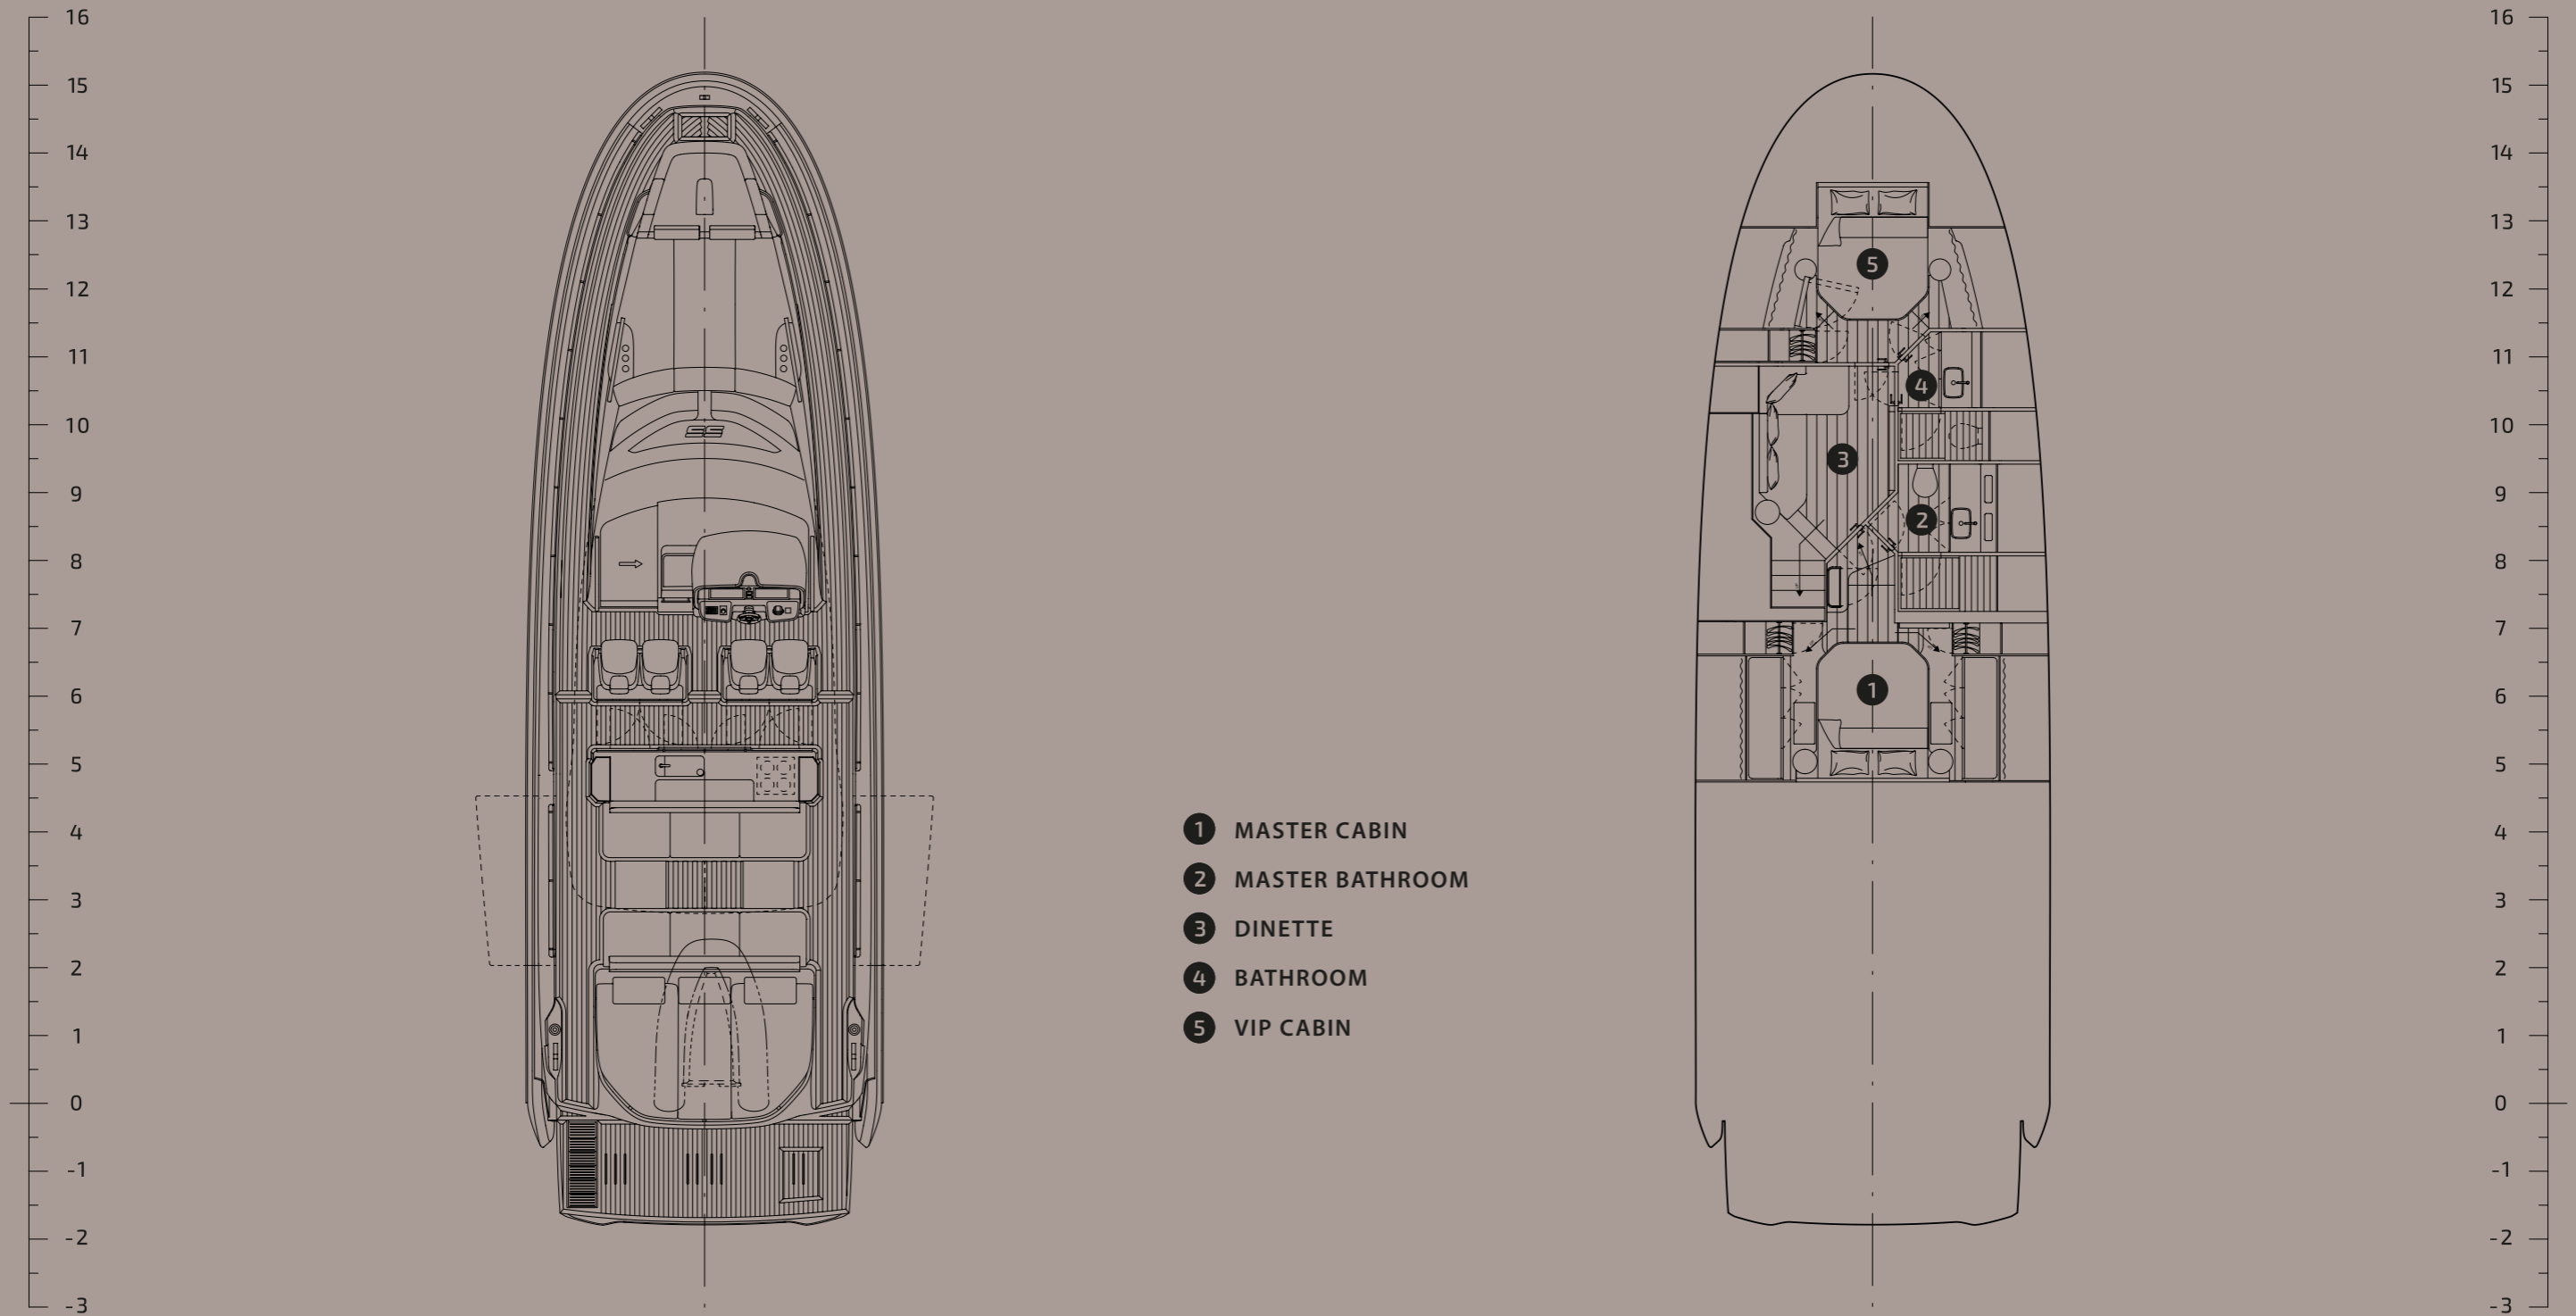

REBEL 55

MAIN DECK

LOWER DECK

**PETREL GLOBAL SHIPS
& BOATS TRADING LLC**

Office 621, 6th Floor Block A, Business Village.
Port-Saeed Deira, Dubai UAE
www.petrel-global.com., tel.: +971 52 821 6411

REBEL 55