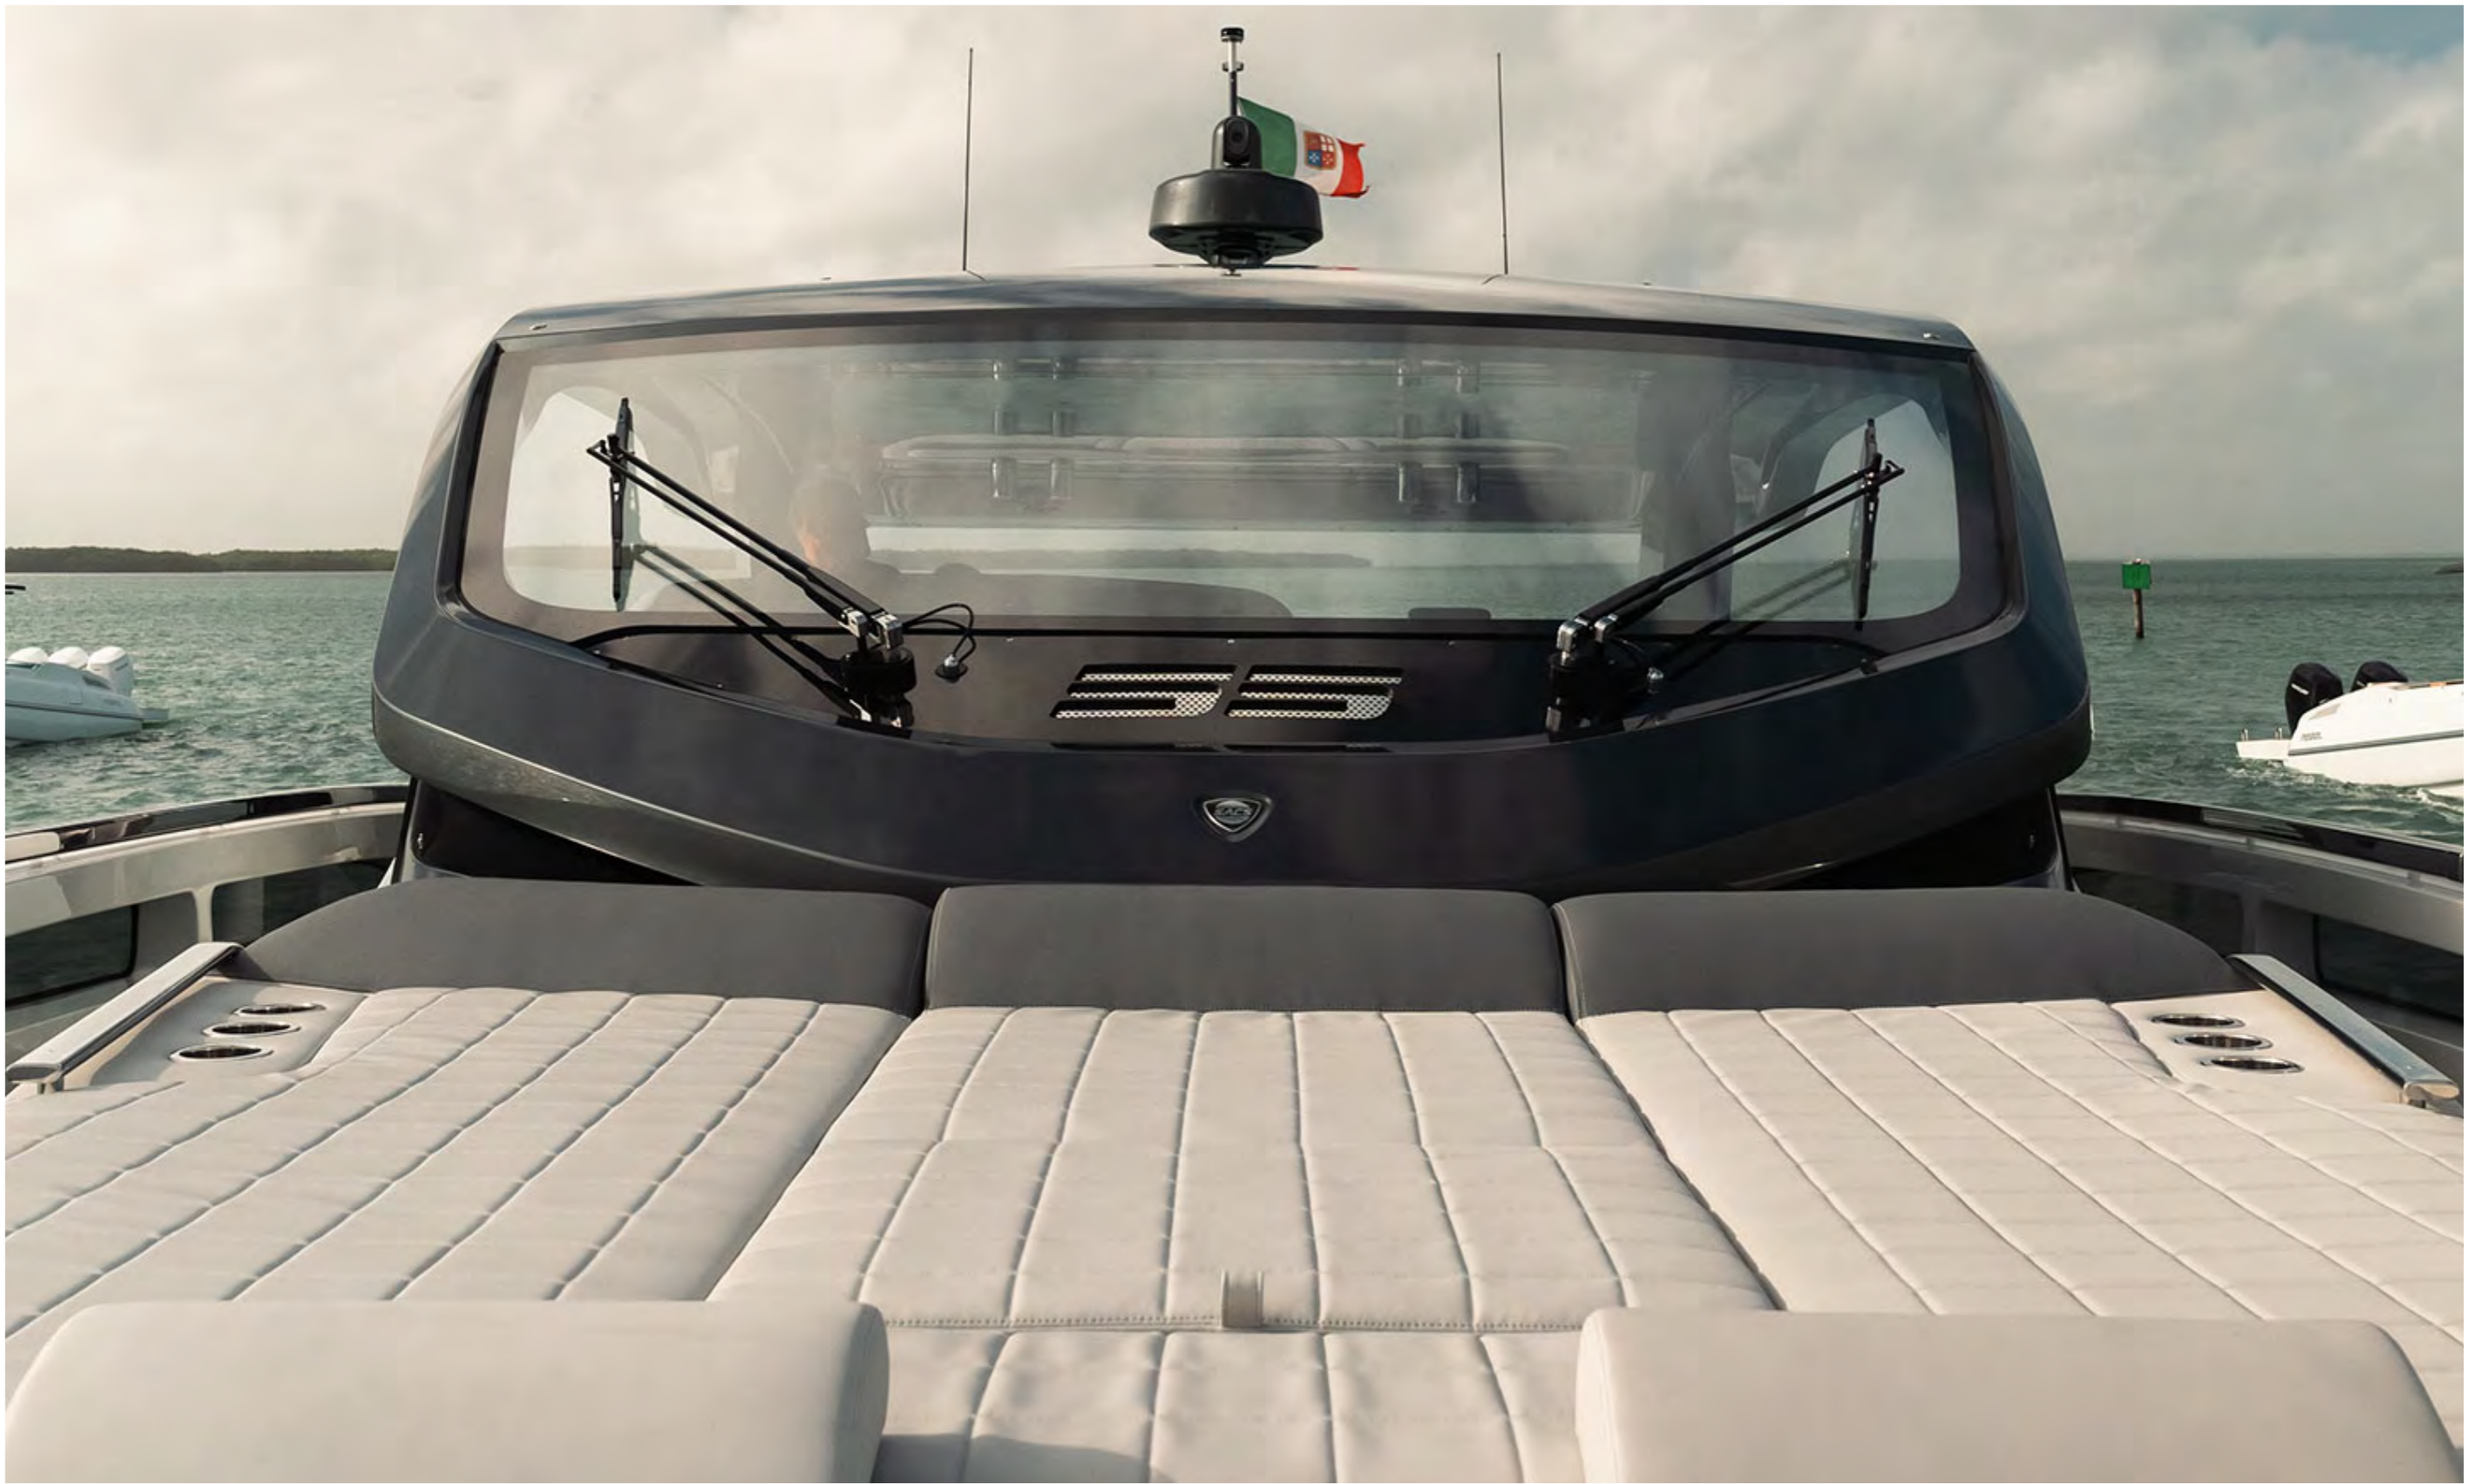

**PETREL GLOBAL SHIPS
& BOATS TRADING LLC**

Office 621, 6th Floor Block A, Business Village.
Port-Saeed Deira, Dubai UAE
www.petrel-global.com, tel.: +971 52 821 6411

REBEL 55