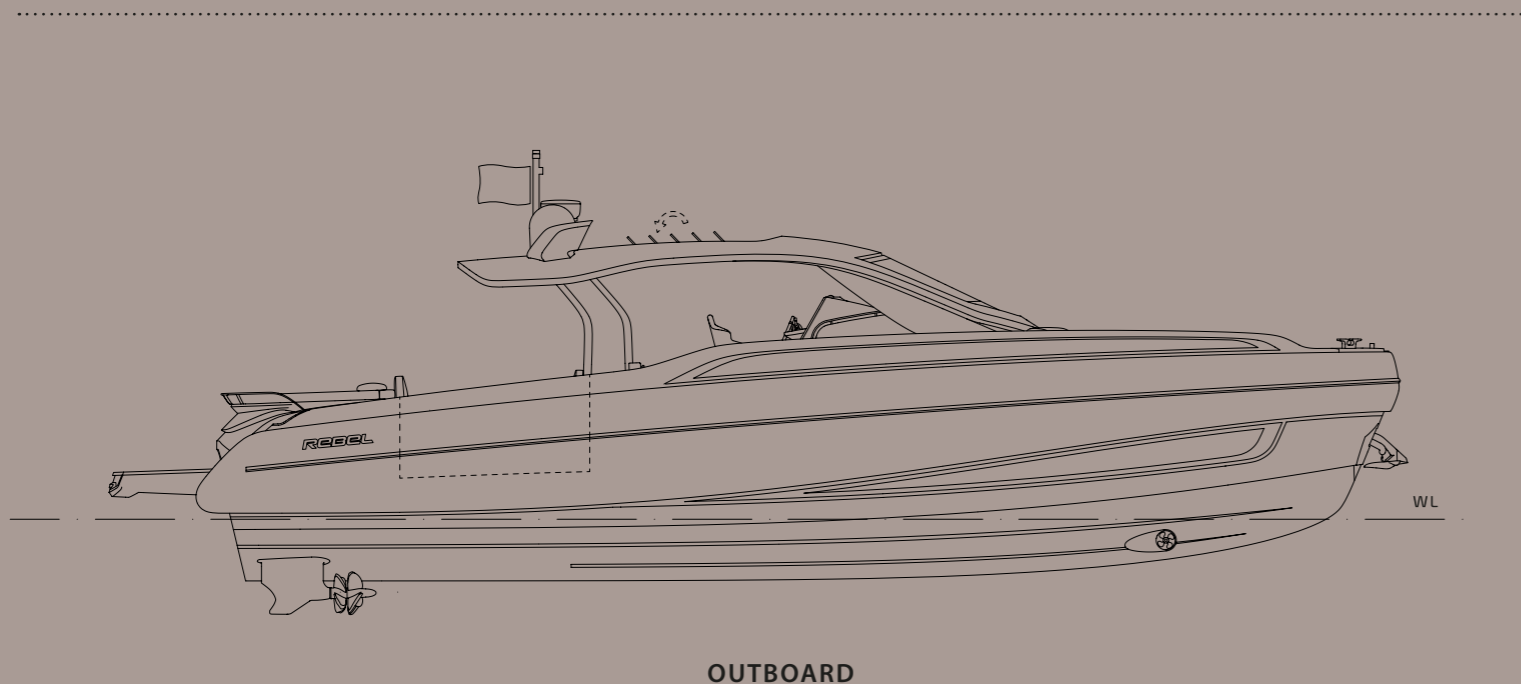

REBEL 55

INBOARD

TECHNICAL CHARACTERISTICS	INBOARD
Overall length	17.00 m
EC certifying length	16,02 m
Max Beam	5,28 m
Draft to the prop	0,83 m
Tubes	D share
Hull type	V Hull
Dead rise	18.7°
Dry weight with standard engines	25.0 t
Fuel tank capacity	2x1000 L/2x1250 L
Water tank capacity	400 L
Waste tank capacity	200 L
Homologation category	CE-A
Person capacity	22
Sleeping accommodation	4+1
Maximum installable power	1470 kW
Suggested engine	2xVolvo D13-IPS1350 1000 hp
Transmission	IPS
Max speed	38.5 kn
Cruise speed	30/32 kn
Consumption (speed)	260 L/h (30 Kn)
Range at cruise speed	280NM
Project	Sacs Tecnorib
Design	Christian Grande Design Works

The Rebel 55 embodies dynamism, energy, and innovation, redefining the concept of the maxi boat. With its cutting-edge design, it offers unmatched versatility and performance, taking you wherever your journey leads, while delivering a fresh perspective on luxury and adventure.

**PETREL GLOBAL SHIPS
& BOATS TRADING LLC**

Office 621, 6th Floor Block A, Business Village.
Port-Saeed Deira, Dubai UAE
www.petrel-global.com., tel.: +971 52 821 6411

REBEL 55