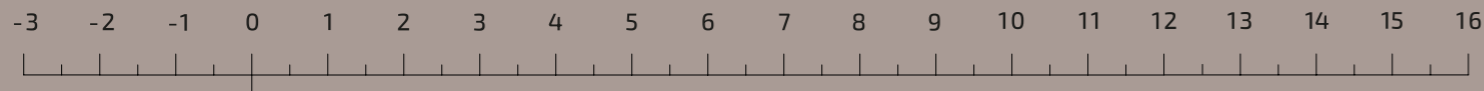

Office 621, 6th Floor Block A, Business Village.
Port-Saeed Deira, Dubai UAE
www.petrel-global.com., tel.: +971 52 821 6411

REBEL 55

REBEL 55

INBOARD

TECHNICAL CHARACTERISTICS	INBOARD
Overall length	17.00 m
EC certifying length	16,02 m
Max Beam	5,28 m
Draft to the prop	0,83 m
Tubes	D share
Hull type	V Hull
Dead rise	18.7°
Dry weight with standard engines	25.0 t
Fuel tank capacity	2x1000 L/2x1250 L
Water tank capacity	400 L
Waste tank capacity	200 L
Homologation category	CE-A
Person capacity	22
Sleeping accommodation	4+1
Maximum installable power	1470 kW
Suggested engine	2xVolvo D13-IPS1350 1000 hp
Transmission	IPS
Max speed	38.5 kn
Cruise speed	30/32 kn
Consumption (speed)	260 L/h (30 Kn)
Range at cruise speed	280NM
Project	Sacs Tecnorib
Design	Christian Grande Design Works